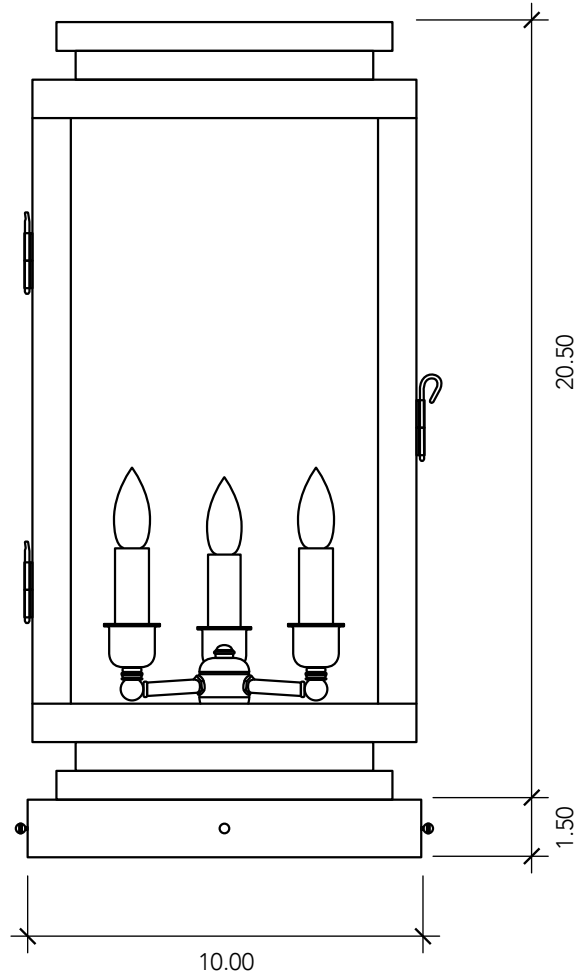

Alpin

Cities Collection

A-30F-E

post mount

22h x 10w x 10.5d

ELECTRIC OPTIONS

- ☐ Medium Base Socket
- ☒ Frosted Chimney
- ☒ Single Brass Candle
- ☒ Single Brass Tall Candle
- ☒ 2 Light Brass Cluster
- ☒ 2 Light Tall Brass Cluster
- ☒ 3 Light Brass Cluster
- ☒ 4 Light Brass Cluster
- ☐ 6 Light Brass Cluster
- ☒ Drip Candle Covers

GAS OPTIONS

- ☐ Single Brass Burner
- ☐ Double Brass Burner
- ☐ Triple Brass Burner
- ☐ Extra Tall Burner
- ☐ LP Brass Burner
- ☐ Palmetto Flame Brass Burner
- ☐ Bat Flame Brass Burner
- ☐ Hidden Gas Line

GLASS OPTIONS

- ☒ Non-Tempered Clear
- ☐ Tempered Clear
- ☒ Seeded

ACCESSORIES

- ☐ Solid Copper Top
- ☐ Copper Panels
- ☒ Top Copper Ring
- ☒ Brass Cross Bars
- ☒ Copper Cross Bars
- ☐ Top Loop
- ☐ Full Scroll
- ☐ Backward Scroll
- ☐ Side Scrolls
- ☐ Down Scrolls
- ☐ Top Loop Hanger
- ☐ Wall Bracket WBC
- ☐ Wall Yoke
- ☐ Extender Bracket
- ☐ Top Mount
- ☐ Top Hole Backplate
- ☐ Pier Mount
- ☐ Pier Mount Cover

FINISHES

- ☒ Solid Copper
- ☒ Aged Bronze
- ☒ Powder Coated Color

STANDARD FEATURES

- Mounting Hardware Provided
- Solid Copper
- Non-Tempered Clear Glass
- Electric: 3 Light Brass Cluster
- Mounts Flat to Columns

* Shown with Standard 3 Light Brass Cluster

Lantern & Scroll

a brilliant first impression

Your Handcrafted Fixture May Vary +/- .25in

Scale - 1:20

8.18.18

2041 South Blvd. Suite C, Charlotte, NC 28203 | 704.333.5088 | buyfrom@lanternandscroll.com