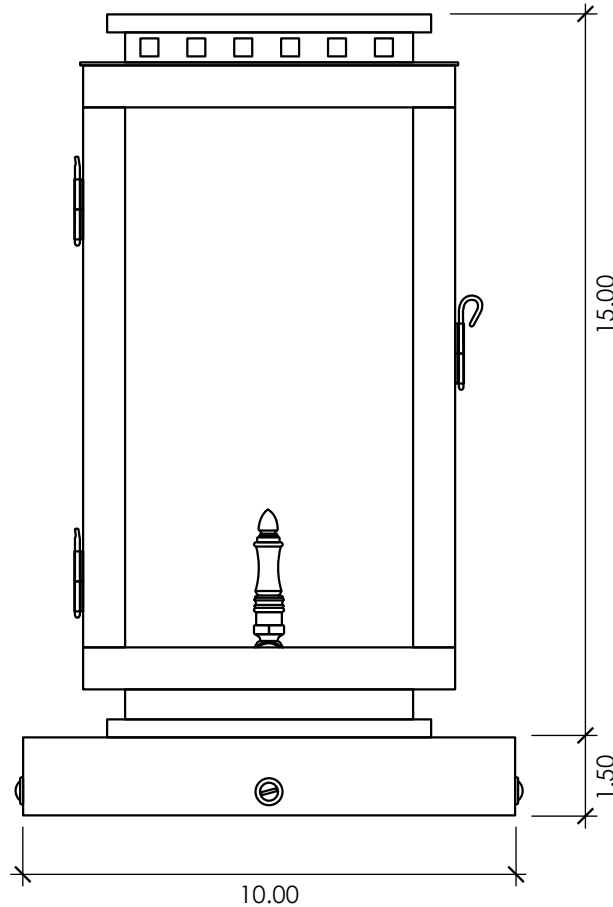

Alpin

Cities Collection

A-28F-G

flush mount

16.5h x 10w x 10d

ELECTRIC OPTIONS

- ☐ Medium Base Socket
- ☐ Frosted Chimney
- ☐ Single Brass Candle
- ☐ Single Brass Tall Candle
- ☐ 2 Light Brass Cluster
- ☐ 2 Light Tall Brass Cluster
- ☐ 3 Light Brass Cluster
- ☐ 4 Light Brass Cluster
- ☐ 6 Light Brass Cluster
- ☐ Drip Candle Covers

GAS OPTIONS

- ☒ Single Brass Burner
- ☒ Double Brass Burner
- ☐ Triple Brass Burner
- ☒ Extra Tall Burner
- ☒ LP Brass Burner
- ☒ Palmetto Flame Brass Burner
- ☒ Bat Flame Brass Burner
- ☐ Hidden Gas Line

GLASS OPTIONS

- ☐ Non-Tempered Clear
- ☒ Tempered Clear
- ☒ Seeded

ACCESSORIES

- ☐ Solid Copper Top
- ☐ Copper Panels
- ☒ Top Copper Ring
- ☒ Brass Cross Bars
- ☒ Copper Cross Bars
- ☐ Top Loop
- ☐ Full Scroll
- ☐ Backward Scroll
- ☐ Side Scrolls
- ☐ Down Scrolls
- ☐ Top Loop Hanger
- ☐ Wall Bracket WBC
- ☐ Wall Yoke
- ☐ Extender Bracket
- ☐ Top Mount
- ☐ Top Hole Backplate
- ☐ Pier Mount
- ☐ Pier Mount Cover

FINISHES

- ☒ Solid Copper
- ☒ Aged Bronze
- ☒ Powder Coated Color

STANDARD FEATURES

- Mounting Hardware Provided
- Solid Copper
- Tempered Clear Glass
- Gas: Single Brass Burner
- Mounts Flat to Columns

* Shown with Standard Single Brass Burner

Lantern & Scroll

a brilliant first impression

Your Handcrafted Fixture May Vary +/- .25in

Scale - 1:25

2.1.19