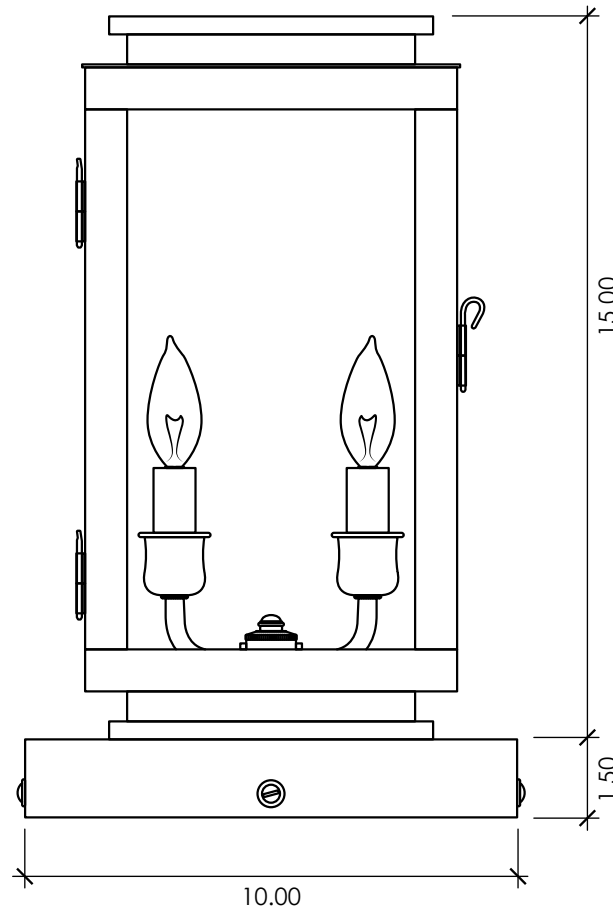

Alpin

Cities Collection

A-28F-E

flush mount

16.5h x 10w x 10d

ELECTRIC OPTIONS

- ☒ Medium Base Socket
- ☒ Frosted Chimney
- ☒ Single Brass Candle
- ☒ Single Brass Tall Candle
- ☒ 2 Light Brass Cluster
- ☒ 2 Light Tall Brass Cluster
- ☒ 3 Light Brass Cluster
- ☐ 4 Light Brass Cluster
- ☐ 6 Light Brass Cluster
- ☐ Drip Candle Covers

GAS OPTIONS

- ☐ Single Brass Burner
- ☐ Double Brass Burner
- ☐ Triple Brass Burner
- ☐ Extra Tall Burner
- ☐ LP Brass Burner
- ☐ Palmetto Flame Brass Burner
- ☐ Bat Flame Brass Burner
- ☐ Hidden Gas Line

GLASS OPTIONS

- ☐ Non-Tempered Clear
- ☒ Tempered Clear
- ☒ Seeded

ACCESSORIES

- ☐ Solid Copper Top
- ☐ Copper Panels
- ☒ Top Copper Ring
- ☒ Brass Cross Bars
- ☒ Copper Cross Bars
- ☐ Top Loop
- ☐ Full Scroll
- ☐ Backward Scroll
- ☐ Side Scrolls
- ☐ Down Scrolls
- ☐ Top Loop Hanger
- ☐ Wall Bracket WBC
- ☐ Wall Yoke
- ☐ Extender Bracket
- ☐ Top Mount
- ☐ Top Hole Backplate
- ☐ Pier Mount
- ☐ Pier Mount Cover

FINISHES

- ☒ Solid Copper
- ☒ Aged Bronze
- ☒ Powder Coated Color

STANDARD FEATURES

- Mounting Hardware Provided
- Solid Copper
- Tempered Clear Glass
- Electric: Medium Base Socket
- Mounts Flat to Columns

* Shown with Optional 2 Light Cluster

Lantern & Scroll

a brilliant first impression

Your Handcrafted Fixture May Vary +/- .25in

Scale - 1:25

2.1.19