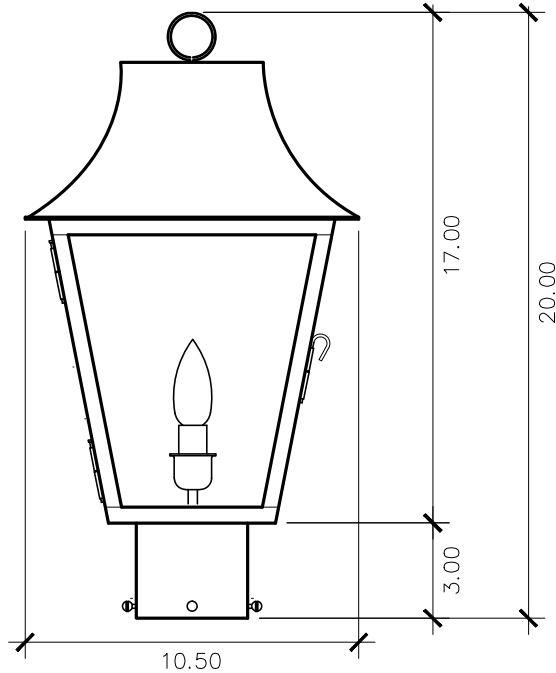

Newport

Cities Collection

NC - 25E
post mount

20h x 10.5w x 10.5d

ELECTRIC OPTIONS

- ☒ Medium Base Socket
- ☒ Frosted Chimney
- ☒ Single Brass Candle
- ☒ Single Brass Tall Candle
- ☒ 2 Light Brass Cluster
- ☒ 2 Light Tall Brass Cluster
- ☒ 3 Light Brass Cluster
- ☐ 4 Light Brass Cluster
- ☒ Drip Candle Covers

GAS OPTIONS

- ☐ Single Brass Burner
- ☐ Double Brass Burner
- ☐ Triple Brass Burner
- ☐ Extra Tall Burner
- ☐ LP Brass Burner
- ☐ Palmetto Flame Brass Burner
- ☐ Bat Flame Brass Burner
- ☐ Hidden Gas Line

GLASS OPTIONS

- ☒ Tempered Clear
- ☒ Seeded
- ☒ Artique

ACCESSORIES

- ☐ Solid Copper Top
- ☐ Copper Panels
- ☒ Top Copper Ring
- ☒ Brass Cross Bars
- ☒ Copper Cross Bars
- ☐ Top Loop
- ☐ Full Scroll
- ☐ Backward Scroll
- ☐ Side Scrolls
- ☐ Down Scrolls
- ☐ Top Loop Hanger
- ☒ Wall Bracket WBC
- ☐ Wall Yoke
- ☐ Extender Bracket
- ☐ Top Mount
- ☐ Top Hole Backplate
- ☒ Pier Mount
- ☒ Pier Mount Cover

FINISHES

- ☒ Solid Copper
- ☒ Aged Bronze
- ☒ Powder Coated Black
- ☒ Silver

STANDARD FEATURES

Solid Copper
Tempered Clear Glass
Electric: Medium Base Socket

Mounts on Standard Poles or Pier Mounts
of 3" Diameter

* Shown with Optional Single BR

Lantern & Scroll

a brilliant first impression