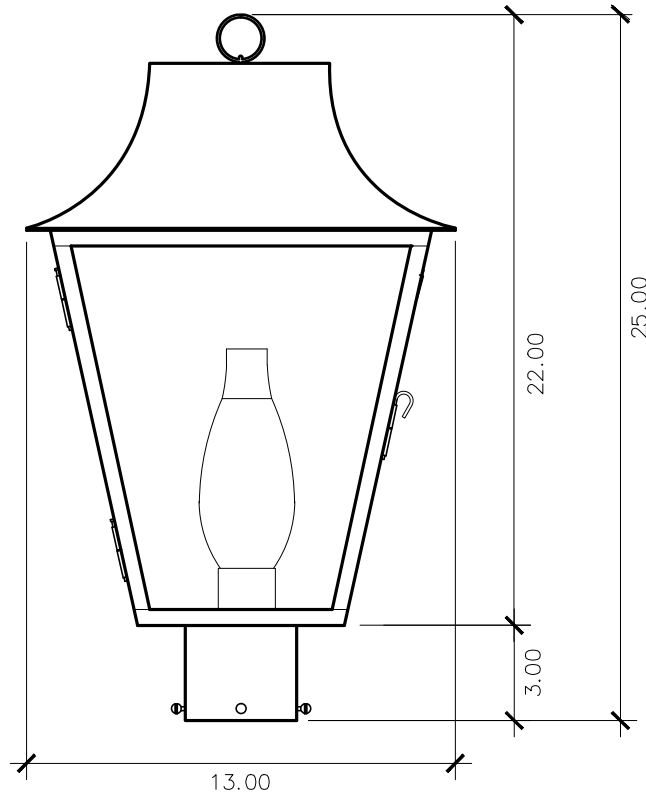

Newport

Cities Collection

NC - 20E
post mount

25h x 13w x 13d

ELECTRIC OPTIONS

- ☒ Medium Base Socket
- ☒ Frosted Chimney
- ☒ Single Brass Candle
- ☒ Single Brass Tall Candle
- ☒ 2 Light Brass Cluster
- ☒ 2 Light Tall Brass Cluster
- ☒ 3 Light Brass Cluster
- ☒ 4 Light Brass Cluster
- ☒ Drip Candle Covers

GAS OPTIONS

- ☐ Single Brass Burner
- ☐ Double Brass Burner
- ☐ Triple Brass Burner
- ☐ Extra Tall Burner
- ☐ LP Brass Burner
- ☐ Palmetto Flame Brass Burner
- ☐ Bat Flame Brass Burner
- ☐ Hidden Gas Line

GLASS OPTIONS

- ☒ Tempered Clear
- ☒ Seeded
- ☒ Artique

ACCESSORIES

- ☐ Solid Copper Top
- ☐ Copper Panels
- ☒ Top Copper Ring
- ☒ Brass Cross Bars
- ☒ Copper Cross Bars
- ☐ Top Loop
- ☐ Full Scroll
- ☐ Backward Scroll
- ☐ Side Scrolls
- ☐ Down Scrolls
- ☐ Top Loop Hanger
- ☒ Wall Bracket WBC
- ☐ Wall Yoke
- ☐ Extender Bracket
- ☐ Top Mount
- ☐ Top Hole Backplate
- ☒ Pier Mount
- ☒ Pier Mount Cover

FINISHES

- ☒ Solid Copper
- ☒ Aged Bronze
- ☒ Powder Coated Black
- ☒ Silver

STANDARD FEATURES

Solid Copper
Tempered Clear Glass
Electric: Medium Base Socket

Mounts on Standard Poles or Pier Mounts
of 3" Diameter

* Shown with Standard Medium Base Socket

Lantern & Scroll

a brilliant first impression