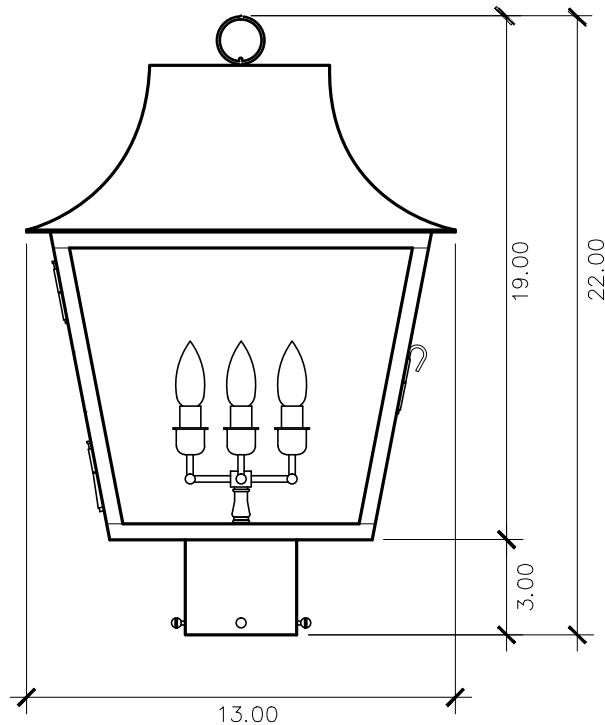

Newport

Cities Collection

NC - 10E
post mount

22h x 13w x 13d

ELECTRIC OPTIONS

- ☒ Medium Base Socket
- ☒ Frosted Chimney
- ☒ Single Brass Candle
- ☒ Single Brass Tall Candle
- ☒ 2 Light Brass Cluster
- ☒ 2 Light Tall Brass Cluster
- ☒ 3 Light Brass Cluster
- ☒ 4 Light Brass Cluster
- ☒ Drip Candle Covers

GAS OPTIONS

- ☐ Single Brass Burner
- ☐ Double Brass Burner
- ☐ Triple Brass Burner
- ☐ Extra Tall Burner
- ☐ LP Brass Burner
- ☐ Palmetto Flame Brass Burner
- ☐ Bat Flame Brass Burner
- ☐ Hidden Gas Line

GLASS OPTIONS

- ☒ Tempered Clear
- ☒ Seeded
- ☒ Artique

ACCESSORIES

- ☐ Solid Copper Top
- ☐ Copper Panels
- ☒ Top Copper Ring
- ☒ Brass Cross Bars
- ☒ Copper Cross Bars
- ☐ Top Loop
- ☐ Full Scroll
- ☐ Backward Scroll
- ☐ Side Scrolls
- ☐ Down Scrolls
- ☐ Top Loop Hanger
- ☒ Wall Bracket WBC
- ☐ Wall Yoke
- ☐ Extender Bracket
- ☐ Top Mount
- ☐ Top Hole Backplate
- ☒ Pier Mount
- ☒ Pier Mount Cover

FINISHES

- ☒ Solid Copper
- ☒ Aged Bronze
- ☒ Powder Coated Black
- ☒ Silver

STANDARD FEATURES

Solid Copper
Tempered Clear Glass
Electric: Medium Base Socket

Mounts on Standard Poles or Pier Mounts
of 3" Diameter

* Shown with Optional 3 Light Brass Cluster

Lantern & Scroll

a brilliant first impression