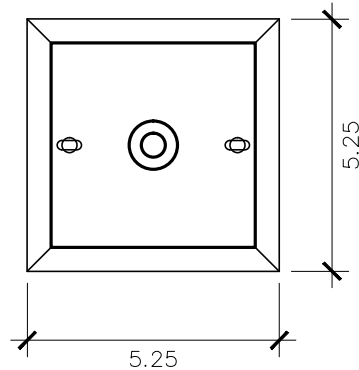

CEILING MOUNTING PLATE

STANDARD FEATURES

Solid Copper
Tempered Clear Glass
Electric: 2 Light Brass Cluster
Gas: Not Available On This Model
Includes 18" of Chain

* Shown with Standard 2 Light Brass Cluster

Lantern & Scroll

a brilliant first impression

2041 South Blvd. Suite C, Charlotte, NC 28203 - 704.333.5088 - buyfrom@lanternandscroll.com