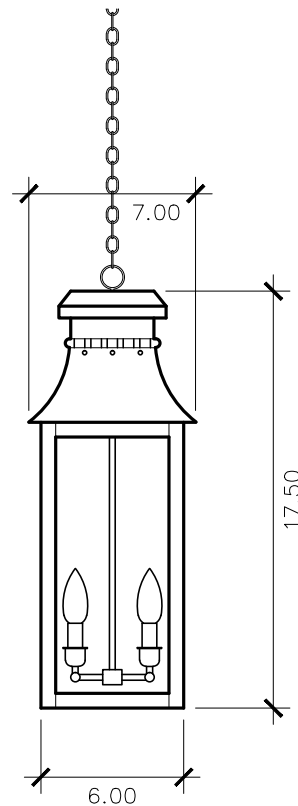

Old Village Collection

OV - 1753
hanging

17.5h x 7w x 7d

ELECTRIC OPTIONS

- Medium Base Socket
- Frosted Chimney
- Single Brass Candle
- Single Brass Tall Candle
- 2 Light Brass Cluster
- 2 Light Tall Brass Cluster
- 3 Light Brass Cluster
- 4 Light Brass Cluster
- Drip Candle Covers

GAS OPTIONS

- Single Brass Burner
- Double Brass Burner
- Triple Brass Burner
- Extra Tall Burner
- LP Brass Burner
- Palmetto Flame Brass Burner
- Bat Flame Brass Burner
- Hidden Gas Line

GLASS OPTIONS

- Tempered Clear
- Seeded
- Artique

ACCESSORIES

- Solid Copper Top
- Copper Panels
- Top Copper Ring
- Brass Cross Bars
- Copper Cross Bars
- Top Loop
- Full Scroll
- Backward Scroll
- Side Scrolls
- Down Scrolls
- Top Loop Hanger
- Wall Bracket WBC
- Wall Yoke
- Extender Bracket
- Top Mount
- Top Hole Backplate
- Pier Mount
- Pier Mount Cover

FINISHES

- Solid Copper
- Aged Bronze
- Powder Coated Black
- Silver

CEILING MOUNTING PLATE

STANDARD FEATURES

Solid Copper
Tempered Clear Glass
Electric: 2 Light Brass Cluster
Gas: Not Available On This Model
Includes 18" of Chain