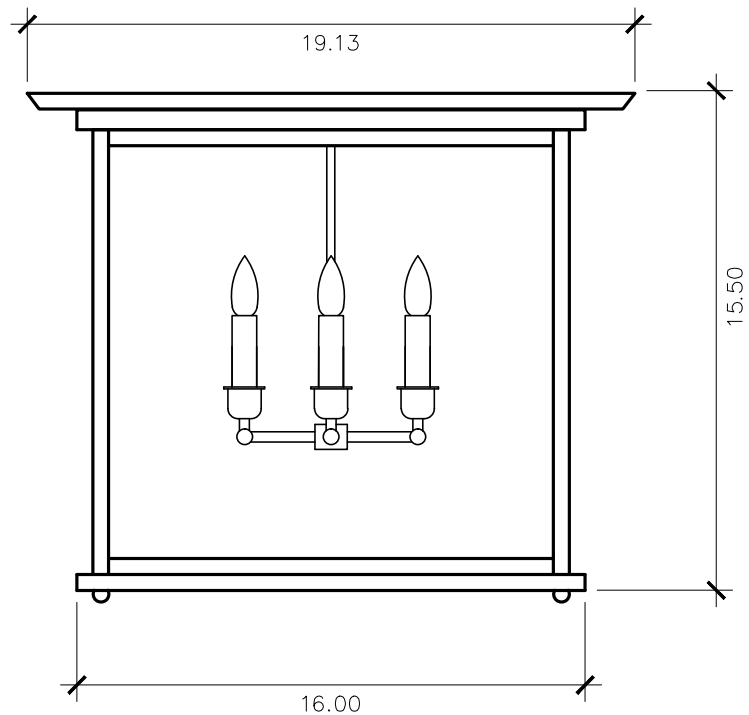

Midtown Collection

MT - 2F
flush mount

ELECTRIC OPTIONS

- ☐ Medium Base Socket
- ☐ Frosted Chimney
- ☐ Single Brass Candle
- ☐ Single Brass Tall Candle
- ☐ 2 Light Brass Cluster
- ☐ 2 Light Tall Brass Cluster
- ☒ 3 Light Brass Cluster
- ☒ 4 Light Brass Cluster
- ☒ Drip Candle Covers

GAS OPTIONS

- ☐ Single Brass Burner
- ☐ Double Brass Burner
- ☐ Triple Brass Burner
- ☐ Extra Tall Burner
- ☐ LP Brass Burner
- ☐ Palmetto Flame Brass Burner
- ☐ Bat Flame Brass Burner
- ☐ Hidden Gas Line

GLASS OPTIONS

- ☒ Non-Tempered Clear
- ☒ Seeded
- ☒ Artique

ACCESSORIES

- ☐ Solid Copper Top
- ☐ Copper Panels
- ☐ Top Copper Ring
- ☒ Brass Cross Bars
- ☒ Copper Cross Bars
- ☐ Top Loop
- ☐ Full Scroll
- ☐ Backward Scroll
- ☐ Side Scrolls
- ☐ Down Scrolls
- ☐ Top Loop Hanger
- ☐ Wall Bracket WBC
- ☐ Wall Yoke
- ☐ Extender Bracket
- ☐ Top Mount
- ☐ Top Hole Backplate
- ☐ Pier Mount
- ☐ Pier Mount Cover

FINISHES

- ☒ Solid Copper
- ☒ Aged Bronze
- ☒ Powder Coated Black
- ☒ Silver

15.5h x 19.13w x 16d

STANDARD FEATURES

Solid Copper
Non-Tempered Clear Glass
Electric: 4 Light Brass Cluster
Gas: Not Available On This Model

* Shown with Standard 4 Light Brass Cluster

Lantern & Scroll

a brilliant first impression