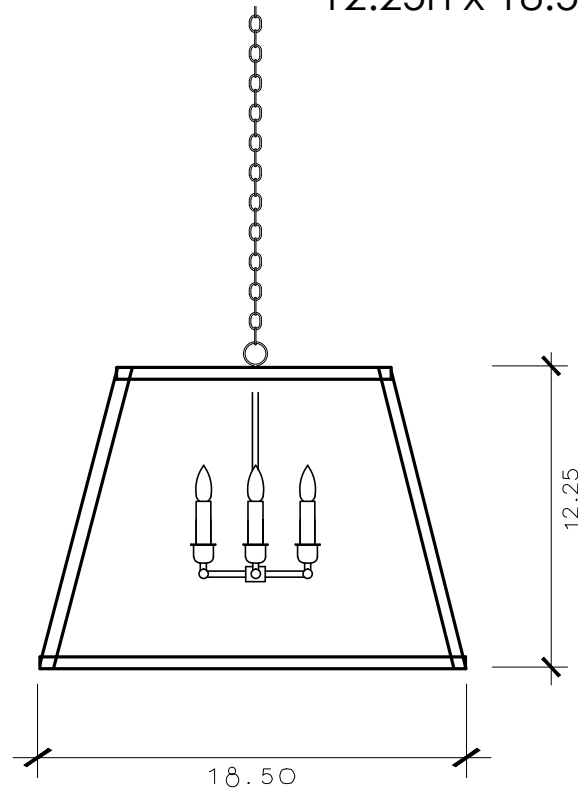

- Non-Tempered Clear
- Seeded
- Antique

ACCESSORIES

- Solid Copper Top
- Copper Panels
- Top Copper Ring
- Brass Cross Bars
- Copper Cross Bars
- Top Loop
- Full Scroll
- Backward Scroll
- Side Scrolls
- Down Scrolls
- Top Loop Hanger
- Wall Bracket WBC
- Wall Yoke
- Extender Bracket
- Top Mount
- Top Hole Backplate
- Pier Mount
- Pier Mount Cover

FINISHES

- Solid Copper
- Aged Bronze
- Powder Coated Black
- Silver

12.25h x 18.5w x 18.5d

CEILING MOUNTING PLATE

STANDARD FEATURES

Solid Copper
Non-Tempered Clear Glass
Electric: 4 Light Brass Cluster
Gas: Not Available On This Model
Includes 18" of Chain