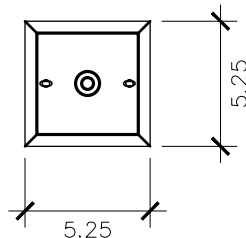

- Non-Tempered Clear
- Seeded
- Antique

ACCESSORIES

- Solid Copper Top
- Copper Panels
- Top Copper Ring
- Brass Cross Bars
- Copper Cross Bars
- Top Loop
- Full Scroll
- Backward Scroll
- Side Scrolls
- Down Scrolls
- Top Loop Hanger
- Wall Bracket WBC
- Wall Yoke
- Extender Bracket
- Top Mount
- Top Hole Backplate
- Pier Mount
- Pier Mount Cover

FINISHES

- Solid Copper
- Aged Bronze
- Powder Coated Black
- Silver

12.25h x 18.5w x 18.5d

CEILING MOUNTING PLATE

STANDARD FEATURES

Solid Copper
Non-Tempered Clear Glass
Electric: 4 Light Brass Cluster
Gas: Not Available On This Model
Includes 18" of Chain