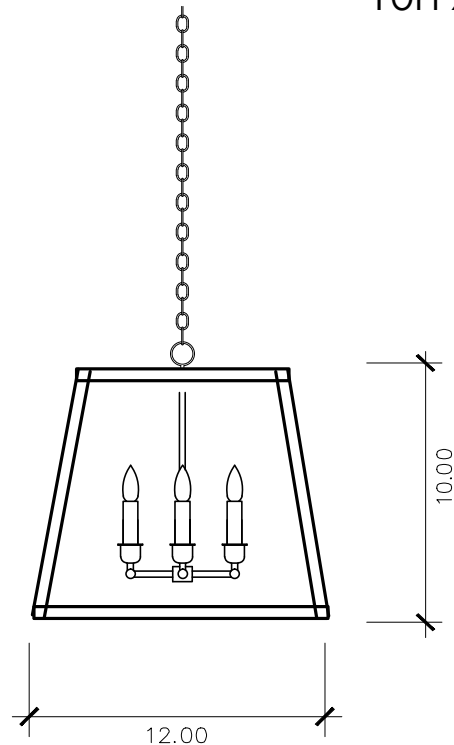

Hampton Dunes

Collection

HD - 1
hanging

10h x 12w x 12d

ELECTRIC OPTIONS

- Medium Base Socket
- Frosted Chimney
- Single Brass Candle
- Single Brass Tall Candle
- 2 Light Brass Cluster
- 2 Light Tall Brass Cluster
- 3 Light Brass Cluster
- 4 Light Brass Cluster
- Drip Candle Covers

- Non-Tempered Clear
- Seeded
- Antique

ACCESSORIES

- Solid Copper Top
- Copper Panels
- Top Copper Ring
- Brass Cross Bars
- Copper Cross Bars
- Top Loop
- Full Scroll
- Backward Scroll
- Side Scrolls
- Down Scrolls
- Top Loop Hanger
- Wall Bracket WBC
- Wall Yoke
- Extender Bracket
- Top Mount
- Top Hole Backplate
- Pier Mount
- Pier Mount Cover

FINISHES

- Solid Copper
- Aged Bronze
- Powder Coated Black
- Silver

CEILING MOUNTING PLATE

STANDARD FEATURES

Solid Copper
Non-Tempered Clear Glass
Electric: 4 Light Brass Cluster
Gas: Not Available On This Model
Includes 18" of Chain