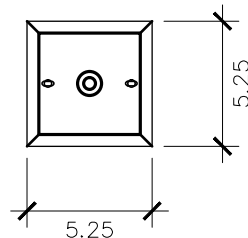

CEILING MOUNTING PLATE

STANDARD FEATURES

Solid Copper
Non-Tempered Clear Glass
Electric: 4 Light Brass Cluster
Gas: Not Available On This Model
Includes 18" of Chain

* Shown with Standard 4 Light Brass Cluster

Lantern & Scroll

a brilliant first impression