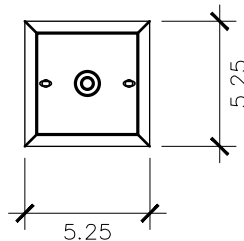

CEILING MOUNTING PLATE

STANDARD FEATURES

Solid Copper
Non-Tempered Clear Glass
Electric: 4 Light Brass Cluster
Gas: Not Available On This Model
Includes 18" of Chain

* Shown with Standard 4 Light Brass Cluster

Lantern & Scroll
a brilliant first impression