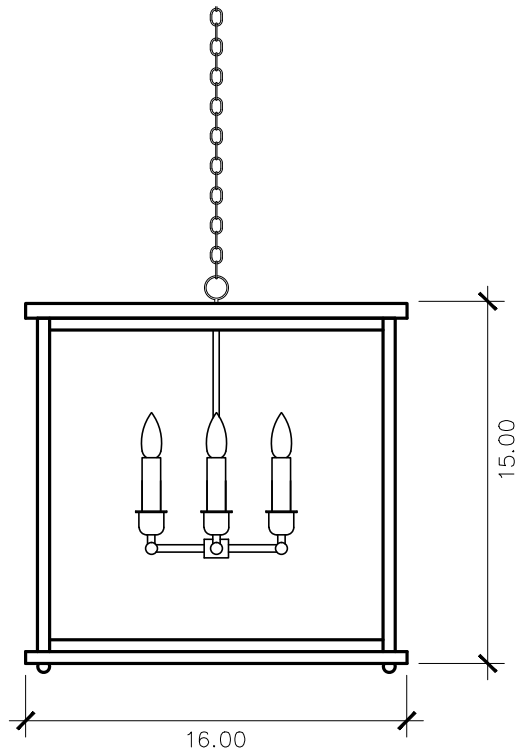

Midtown X Collection

MT - 2X
hanging

15h x 16w x 16d

ELECTRIC OPTIONS

- ☐ Medium Base Socket
- ☐ Frosted Chimney
- ☐ Single Brass Candle
- ☐ Single Brass Tall Candle
- ☐ 2 Light Brass Cluster
- ☐ 2 Light Tall Brass Cluster
- ☒ 3 Light Brass Cluster
- ☒ 4 Light Brass Cluster
- ☒ Drip Candle Covers

GAS OPTIONS

- ☐ Single Brass Burner
- ☐ Double Brass Burner
- ☐ Triple Brass Burner
- ☐ Extra Tall Burner
- ☐ LP Brass Burner
- ☐ Palmetto Flame Brass Burner
- ☐ Bat Flame Brass Burner
- ☐ Hidden Gas Line

GLASS OPTIONS

- ☒ Non-Tempered Clear
- ☒ Seeded
- ☒ Artique

ACCESSORIES

- ☐ Solid Copper Top
- ☐ Copper Panels
- ☐ Top Copper Ring
- ☒ Brass Cross Bars
- ☒ Copper Cross Bars
- ☐ Top Loop
- ☐ Full Scroll
- ☐ Backward Scroll
- ☐ Side Scrolls
- ☐ Down Scrolls
- ☐ Top Loop Hanger
- ☐ Wall Bracket WBC
- ☐ Wall Yoke
- ☐ Extender Bracket
- ☐ Top Mount
- ☐ Top Hole Backplate
- ☐ Pier Mount
- ☐ Pier Mount Cover

FINISHES

- ☒ Solid Copper
- ☒ Aged Bronze
- ☒ Powder Coated Black
- ☒ Silver