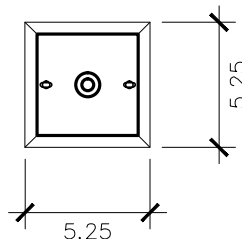

CEILING MOUNTING PLATE

STANDARD FEATURES

Solid Copper
Non-Tempered Clear Glass
Electric: 4 Light Brass Cluster
Gas: Not Available On This Model
Overall Height with Standard Chain: 37"

* Shown with Standard 4 Light Brass Cluster
* Available without Glass

Lantern & Scroll
a brilliant first impression