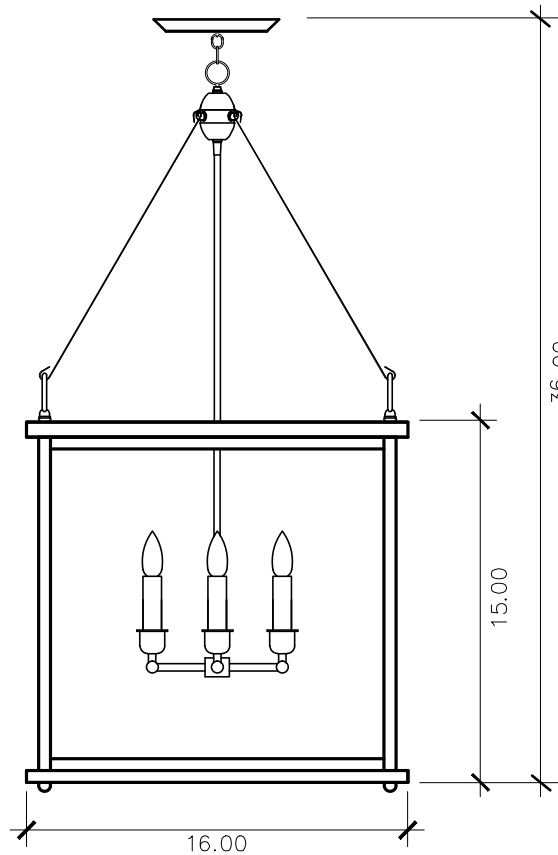

Midtown Collection

MT - 2
hanging

36h x 16w x 16d

ELECTRIC OPTIONS

- ☐ Medium Base Socket
- ☐ Frosted Chimney
- ☐ Single Brass Candle
- ☐ Single Brass Tall Candle
- ☐ 2 Light Brass Cluster
- ☐ 2 Light Tall Brass Cluster
- ☒ 3 Light Brass Cluster
- ☒ 4 Light Brass Cluster
- ☒ Drip Candle Covers

GAS OPTIONS

- ☐ Single Brass Burner
- ☐ Double Brass Burner
- ☐ Triple Brass Burner
- ☐ Extra Tall Burner
- ☐ LP Brass Burner
- ☐ Palmetto Flame Brass Burner
- ☐ Bat Flame Brass Burner
- ☐ Hidden Gas Line

GLASS OPTIONS

- ☒ Non-Tempered Clear
- ☒ Seeded
- ☒ Antique

ACCESSORIES

- ☐ Solid Copper Top
- ☐ Copper Panels
- ☐ Top Copper Ring
- ☒ Brass Cross Bars
- ☒ Copper Cross Bars
- ☐ Top Loop
- ☐ Full Scroll
- ☐ Backward Scroll
- ☐ Side Scrolls
- ☐ Down Scrolls
- ☐ Top Loop Hanger
- ☐ Wall Bracket WBC
- ☐ Wall Yoke
- ☐ Extender Bracket
- ☐ Top Mount
- ☐ Top Hole Backplate
- ☐ Pier Mount
- ☐ Pier Mount Cover

FINISHES

- ☒ Solid Copper
- ☒ Aged Bronze
- ☒ Powder Coated Black
- ☒ Silver