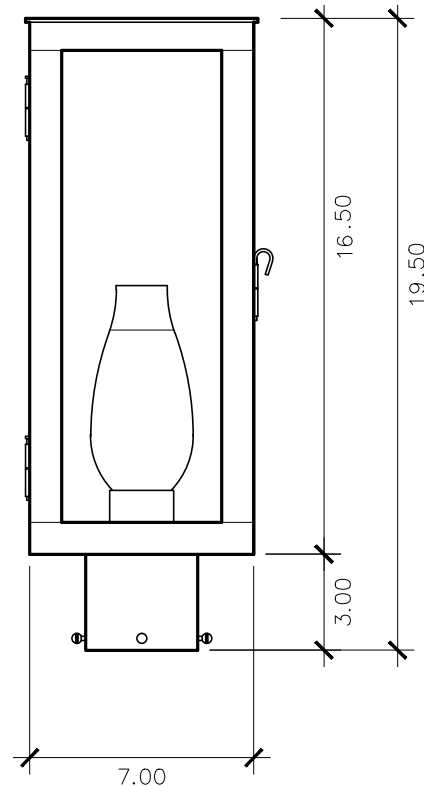

Canaan Cities

Collection

CC - 2000
post mount

19.5h x 7w x 7d

ELECTRIC OPTIONS

- ☒ Medium Base Socket
- ☒ Frosted Chimney
- ☒ Single Brass Candle
- ☒ Single Brass Tall Candle
- ☒ 2 Light Brass Cluster
- ☒ 2 Light Tall Brass Cluster
- ☒ 3 Light Brass Cluster
- ☐ 4 Light Brass Cluster
- ☒ Drip Candle Covers

GAS OPTIONS

- ☐ Single Brass Burner
- ☐ Double Brass Burner
- ☐ Triple Brass Burner
- ☐ Extra Tall Burner
- ☐ LP Brass Burner
- ☐ Palmetto Flame Brass Burner
- ☐ Bat Flame Brass Burner
- ☐ Hidden Gas Line

GLASS OPTIONS

- ☒ Tempered Clear
- ☒ Seeded
- ☒ Artique

ACCESSORIES

- ☐ Solid Copper Top
- ☐ Copper Panels
- ☒ Top Copper Ring
- ☒ Brass Cross Bars
- ☒ Copper Cross Bars
- ☐ Top Loop
- ☐ Full Scroll
- ☐ Backward Scroll
- ☐ Side Scrolls
- ☐ Down Scrolls
- ☐ Top Loop Hanger
- ☒ Wall Bracket WBC
- ☐ Wall Yoke
- ☐ Extender Bracket
- ☐ Top Mount
- ☐ Top Hole Backplate
- ☒ Pier Mount
- ☒ Pier Mount Cover

FINISHES

- ☒ Solid Copper
- ☒ Aged Bronze
- ☒ Powder Coated Black
- ☐ Silver

STANDARD FEATURES

Solid Copper
Tempered Clear Glass
Electric: Single Brass Candle
Gas: Single Brass Burner
Mounts on Standard Poles or Pier Mounts of 3" Diameter

* Shown with Optional Frosted Chimney & Standard Bulb

Lantern & Scroll

a brilliant first impression

2041 South Blvd. Suite C, Charlotte, NC 28203 - 704.333.5088 - buyfrom@lanternandscroll.com