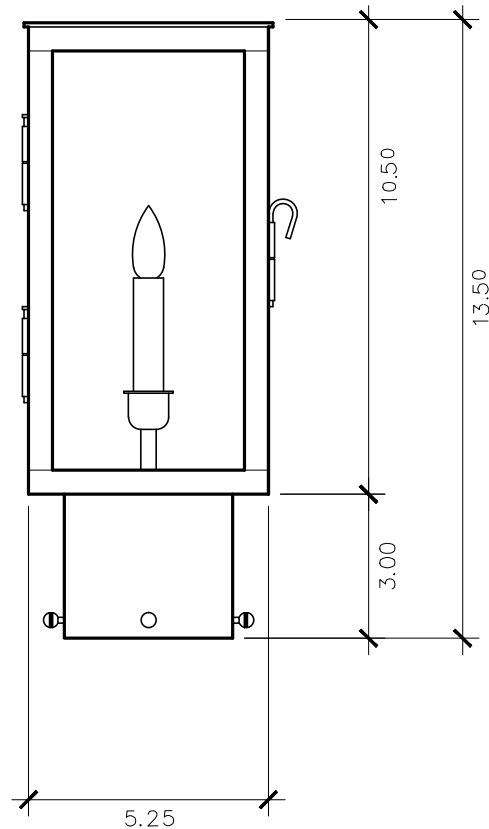

Canaan Cities Collection

CC - 1000
post mount

13.5h x 5.25w x 5.25d

ELECTRIC OPTIONS

- ☐ Medium Base Socket
- ☐ Frosted Chimney
- ☒ Single Brass Candle
- ☒ Single Brass Tall Candle
- ☒ 2 Light Brass Cluster
- ☒ 2 Light Tall Brass Cluster
- ☐ 3 Light Brass Cluster
- ☐ 4 Light Brass Cluster
- ☒ Drip Candle Covers

GAS OPTIONS

- ☐ Single Brass Burner
- ☐ Double Brass Burner
- ☐ Triple Brass Burner
- ☐ Extra Tall Burner
- ☐ LP Brass Burner
- ☐ Palmetto Flame Brass Burner
- ☐ Bat Flame Brass Burner
- ☐ Hidden Gas Line

GLASS OPTIONS

- ☒ Tempered Clear
- ☒ Seeded
- ☒ Artique

ACCESSORIES

- ☐ Solid Copper Top
- ☐ Copper Panels
- ☒ Top Copper Ring
- ☒ Brass Cross Bars
- ☒ Copper Cross Bars
- ☐ Top Loop
- ☐ Full Scroll
- ☐ Backward Scroll
- ☐ Side Scrolls
- ☐ Down Scrolls
- ☐ Top Loop Hanger
- ☒ Wall Bracket WBC
- ☐ Wall Yoke
- ☐ Extender Bracket
- ☐ Top Mount
- ☐ Top Hole Backplate
- ☒ Pier Mount
- ☒ Pier Mount Cover

FINISHES

- ☒ Solid Copper
- ☒ Aged Bronze
- ☒ Powder Coated Black
- ☐ Silver

STANDARD FEATURES

Solid Copper
Tempered Clear Glass
Electric: Single Brass Candle
Mounts on Standard Poles or Pier Mounts
of 3" Diameter

Lantern & Scroll

a brilliant first impression

2041 South Blvd. Suite C, Charlotte, NC 28203 - 704.333.5088 - buyfrom@lanternandscroll.com