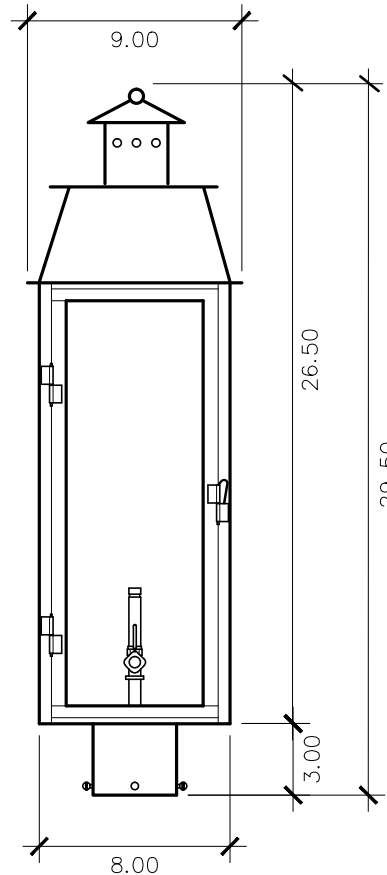

St. Phillip's Street Collection

SP - 242
post mount

29.5h x 9w x 6.5d

ELECTRIC OPTIONS

- ☒ Medium Base Socket
- ☒ Frosted Chimney
- ☒ Single Brass Candle
- ☒ Single Brass Tall Candle
- ☒ 2 Light Brass Cluster
- ☒ 2 Light Tall Brass Cluster
- ☒ 3 Light Brass Cluster
- ☐ 4 Light Brass Cluster
- ☒ Drip Candle Covers

GAS OPTIONS

- ☒ Single Brass Burner
- ☐ Double Brass Burner
- ☐ Triple Brass Burner
- ☐ Extra Tall Burner
- ☒ LP Brass Burner
- ☒ Palmetto Flame Brass Burner
- ☒ Bat Flame Brass Burner
- ☒ Hidden Gas Line

GLASS OPTIONS

- ☒ Tempered Clear
- ☒ Seeded
- ☒ Artique

ACCESSORIES

- ☐ Solid Copper Top
- ☐ Copper Panels
- ☒ Top Copper Ring
- ☒ Brass Cross Bars
- ☒ Copper Cross Bars
- ☐ Top Loop
- ☐ Full Scroll
- ☐ Backward Scroll
- ☐ Side Scrolls
- ☐ Down Scrolls
- ☐ Top Loop Hanger
- ☒ Wall Bracket WBC
- ☐ Wall Yoke
- ☐ Extender Bracket
- ☐ Top Mount
- ☐ Top Hole Backplate
- ☒ Pier Mount
- ☒ Pier Mount Cover

FINISHES

- ☒ Solid Copper
- ☒ Aged Bronze
- ☒ Powder Coated Black
- ☐ Silver

STANDARD FEATURES

Solid Copper
Tempered Clear Glass
Electric: Single Brass Candle
Gas: Single Brass Burner
Mounts on Standard Poles or Pier Mounts
of 3" Diameter

* Shown with Standard Single Brass Burner

Lantern & Scroll

a brilliant first impression