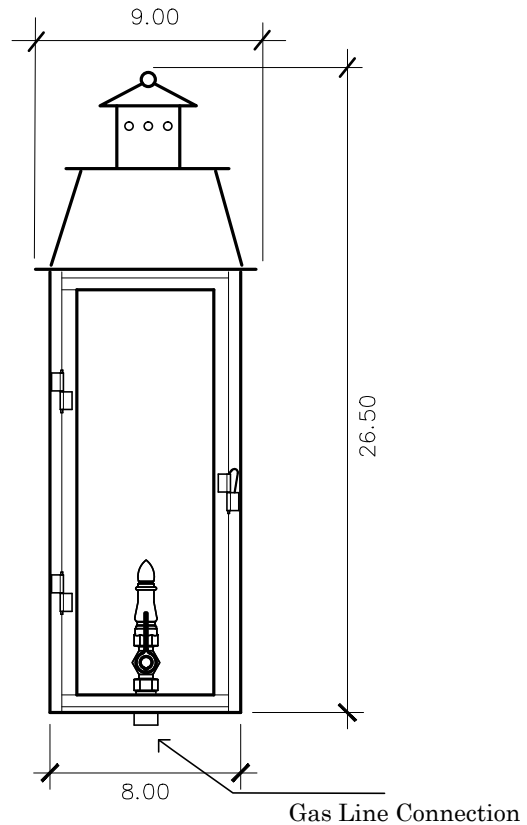

# St. Phillip's Street Collection

SP - 240G  
wall mount

26.5h x 9w x 7d

## BACKPLATE

Mounting Hole

\* Top of Fixture to Mounting Hole is 16.5"