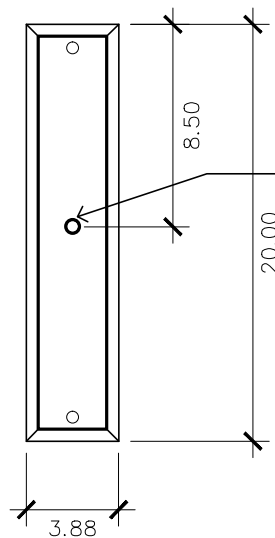

## ACCESSORIES

- Solid Copper Top
- Copper Panels
- Top Copper Ring
- Brass Cross Bars
- Copper Cross Bars
- Top Loop
- Full Scroll
- Backward Scroll
- Side Scrolls
- Down Scrolls
- Top Loop Hanger
- Wall Bracket WBC
- Wall Yoke
- Extender Bracket
- Top Mount
- Top Hole Backplate
- Pier Mount
- Pier Mount Cover

## BACKPLATE

Mounting Hole

\* Top of Fixture to Mounting Hole is 16.5"