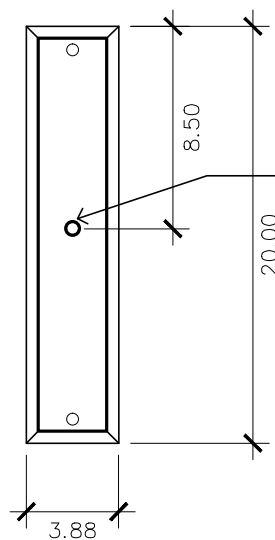

St. Phillip's Street Collection

SP - 240E
wall mount

26.5h x 9w x 7d

ELECTRIC OPTIONS

- Medium Base Socket
- Frosted Chimney
- Single Brass Candle
- Single Brass Tall Candle
- 2 Light Brass Cluster
- 2 Light Tall Brass Cluster
- 3 Light Brass Cluster
- 4 Light Brass Cluster
- Drip Candle Covers

- Non-Tempered Clear
- Seeded
- Artique

ACCESSORIES

- Solid Copper Top
- Copper Panels
- Top Copper Ring
- Brass Cross Bars
- Copper Cross Bars
- Top Loop
- Full Scroll
- Backward Scroll
- Side Scrolls
- Down Scrolls
- Top Loop Hanger
- Wall Bracket WBC
- Wall Yoke
- Extender Bracket
- Top Mount
- Top Hole Backplate
- Pier Mount
- Pier Mount Cover

FINISHES

- Solid Copper
- Aged Bronze
- Powder Coated Black
- Silver

BACKPLATE

Mounting Hole

* Top of Fixture to Mounting Hole is 16.5"

STANDARD FEATURES

Solid Copper
Tempered Clear Glass
Electric: Single Brass Candle