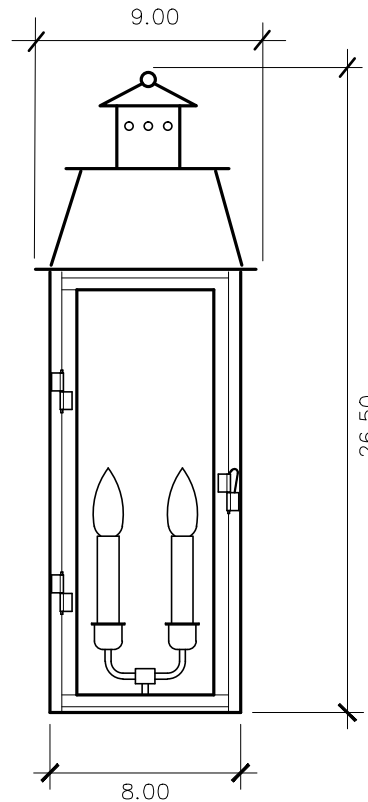

St. Phillip's Street Collection

SP - 240E
wall mount

26.5h x 9w x 7d

ELECTRIC OPTIONS

- Medium Base Socket
- Frosted Chimney
- Single Brass Candle
- Single Brass Tall Candle
- 2 Light Brass Cluster
- 2 Light Tall Brass Cluster
- 3 Light Brass Cluster
- 4 Light Brass Cluster
- Drip Candle Covers

- Non-Tempered Clear
- Seeded
- Artique

ACCESSORIES

- Solid Copper Top
- Copper Panels
- Top Copper Ring
- Brass Cross Bars
- Copper Cross Bars
- Top Loop
- Full Scroll
- Backward Scroll
- Side Scrolls
- Down Scrolls
- Top Loop Hanger
- Wall Bracket WBC
- Wall Yoke
- Extender Bracket
- Top Mount
- Top Hole Backplate
- Pier Mount
- Pier Mount Cover

FINISHES

- Solid Copper
- Aged Bronze
- Powder Coated Black
- Silver

BACKPLATE

Mounting Hole

* Top of Fixture to Mounting Hole is 16.5"

STANDARD FEATURES

Solid Copper
Tempered Clear Glass
Electric: Single Brass Candle