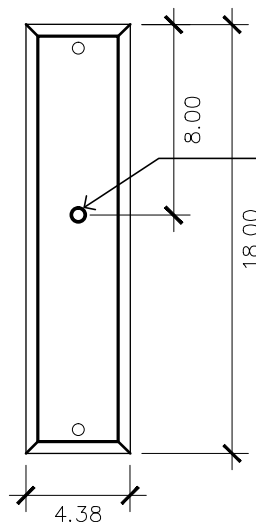

St. Michael's Alley

Collection

SM - 5
wall mount

27h x 11w x 12d

ELECTRIC OPTIONS

- Medium Base Socket
- Frosted Chimney
- Single Brass Candle
- Single Brass Tall Candle
- 2 Light Brass Cluster
- 2 Light Tall Brass Cluster
- 3 Light Brass Cluster
- 4 Light Brass Cluster
- Drip Candle Covers

- Non-Tempered Clear
- Seeded
- Artique

ACCESSORIES

- Solid Copper Top
- Copper Panels
- Top Copper Ring
- Brass Cross Bars
- Copper Cross Bars
- Top Loop
- Full Scroll
- Backward Scroll
- Side Scrolls
- Down Scrolls
- Top Loop Hanger
- Wall Bracket WBC
- Wall Yoke
- Extender Bracket
- Top Mount
- Top Hole Backplate
- Pier Mount
- Pier Mount Cover

FINISHES

- Solid Copper
- Aged Bronze
- Powder Coated Black
- Silver

BACKPLATE

Mounting Hole

* Top of Fixture to Mounting Hole is 18"

STANDARD FEATURES

Solid Copper
Tempered Clear Glass
Electric: Frosted Chimney
Gas: Single Brass Burner