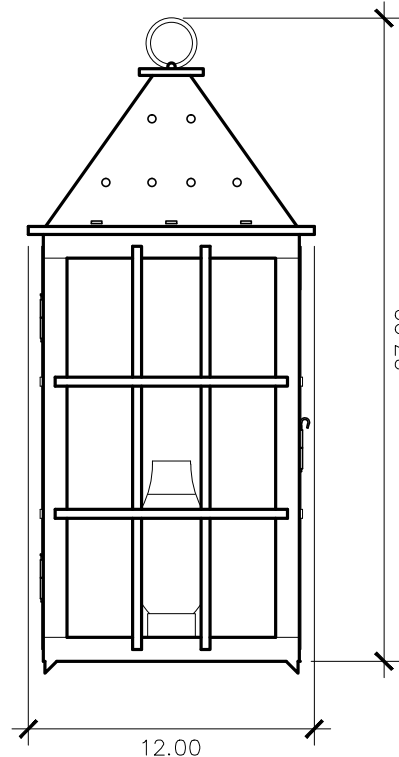

St. Michael's Alley

Collection

SM - 5
wall mount

27h x 11w x 12d

ELECTRIC OPTIONS

- Medium Base Socket
- Frosted Chimney
- Single Brass Candle
- Single Brass Tall Candle
- 2 Light Brass Cluster
- 2 Light Tall Brass Cluster
- 3 Light Brass Cluster
- 4 Light Brass Cluster
- Drip Candle Covers

GAS OPTIONS

- Single Brass Burner
- Double Brass Burner
- Triple Brass Burner
- Extra Tall Burner
- LP Brass Burner
- Palmetto Flame Brass Burner
- Bat Flame Brass Burner
- Hidden Gas Line

GLASS OPTIONS

- Non-Tempered Clear
- Seeded
- Artique

ACCESSORIES

- Solid Copper Top
- Copper Panels
- Top Copper Ring
- Brass Cross Bars
- Copper Cross Bars
- Top Loop
- Full Scroll
- Backward Scroll
- Side Scrolls
- Down Scrolls
- Top Loop Hanger
- Wall Bracket WBC
- Wall Yoke
- Extender Bracket
- Top Mount
- Top Hole Backplate
- Pier Mount
- Pier Mount Cover

FINISHES

- Solid Copper
- Aged Bronze
- Powder Coated Black
- Silver

BACKPLATE

Mounting Hole

* Top of Fixture to Mounting Hole is 18"

STANDARD FEATURES

Solid Copper
Tempered Clear Glass
Electric: Frosted Chimney
Gas: Single Brass Burner