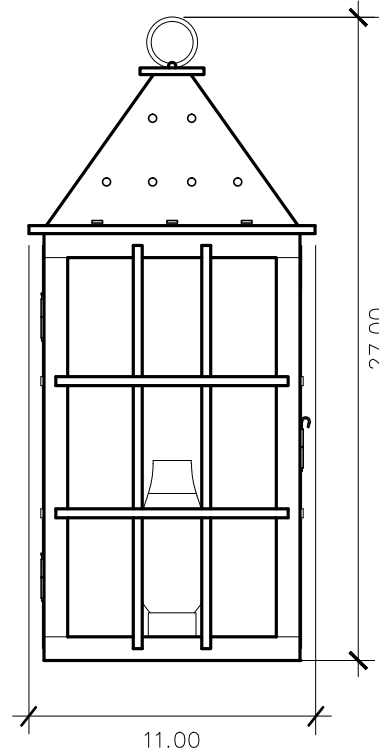

St. Michael's Alley

Collection

SM - 4F
column mount

27h x 11w x 11d

ELECTRIC OPTIONS

- ☒ Medium Base Socket
- ☒ Frosted Chimney
- ☒ Single Brass Candle
- ☒ Single Brass Tall Candle
- ☒ 2 Light Brass Cluster
- ☒ 2 Light Tall Brass Cluster
- ☒ 3 Light Brass Cluster
- ☒ 4 Light Brass Cluster
- ☒ Drip Candle Covers

GAS OPTIONS

- ☒ Single Brass Burner
- ☒ Double Brass Burner
- ☒ Triple Brass Burner
- ☒ Extra Tall Burner
- ☒ LP Brass Burner
- ☒ Palmetto Flame Brass Burner
- ☒ Bat Flame Brass Burner
- ☐ Hidden Gas Line

GLASS OPTIONS

- ☒ Non-Tempered Clear
- ☒ Seeded
- ☒ Artique

ACCESSORIES

- ☐ Solid Copper Top
- ☐ Copper Panels
- ☒ Top Copper Ring
- ☐ Brass Cross Bars
- ☐ Copper Cross Bars
- ☐ Top Loop
- ☐ Full Scroll
- ☐ Backward Scroll
- ☐ Side Scrolls
- ☐ Down Scrolls
- ☐ Top Loop Hanger
- ☐ Wall Bracket WBC
- ☐ Wall Yoke
- ☐ Extender Bracket
- ☐ Top Mount
- ☐ Top Hole Backplate
- ☐ Pier Mount
- ☐ Pier Mount Cover

FINISHES

- ☒ Solid Copper
- ☒ Aged Bronze
- ☒ Powder Coated Black
- ☐ Silver

STANDARD FEATURES

Solid Copper
Non-Tempered Clear Glass
Electric: Frosted Chimney
Gas: Single Brass Burner
Mounts Flat to Columns

* Shown with Standard Frosted Chimney

Lantern & Scroll

a brilliant first impression