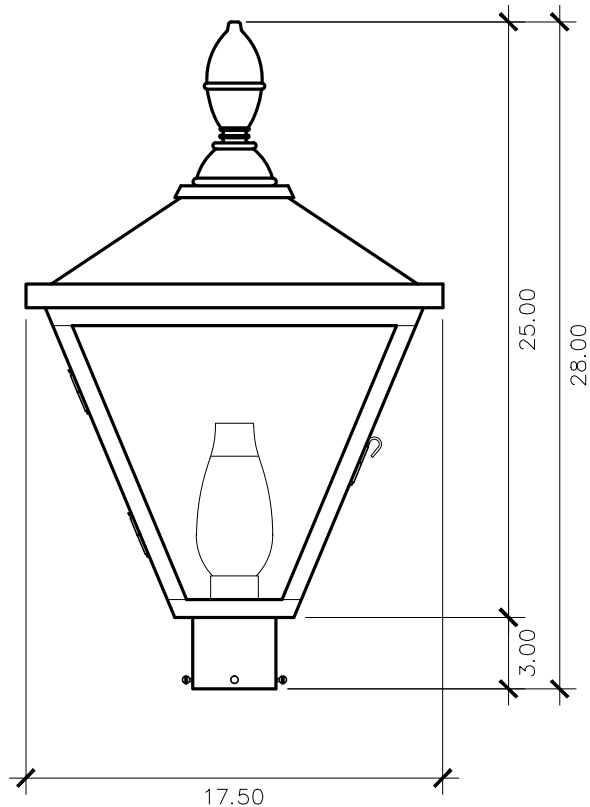

Church Street Collection

CS - 5V
post mount

28h x 17.5w x 17.5d

ELECTRIC OPTIONS

- ☒ Medium Base Socket
- ☒ Frosted Chimney
- ☒ Single Brass Candle
- ☒ Single Brass Tall Candle
- ☒ 2 Light Brass Cluster
- ☒ 2 Light Tall Brass Cluster
- ☒ 3 Light Brass Cluster
- ☒ 4 Light Brass Cluster
- ☒ Drip Candle Covers

GAS OPTIONS

- ☒ Single Brass Burner
- ☒ Double Brass Burner
- ☒ Triple Brass Burner
- ☒ Extra Tall Burner
- ☒ LP Brass Burner
- ☒ Palmetto Flame Brass Burner
- ☒ Bat Flame Brass Burner
- ☐ Hidden Gas Line

GLASS OPTIONS

- ☒ Tempered Clear
- ☒ Seeded
- ☒ Artique

ACCESSORIES

- ☐ Solid Copper Top
- ☐ Copper Panels
- ☐ Top Copper Ring
- ☒ Brass Cross Bars
- ☒ Copper Cross Bars
- ☐ Top Loop
- ☐ Full Scroll
- ☐ Backward Scroll
- ☐ Side Scrolls
- ☐ Down Scrolls
- ☐ Top Loop Hanger
- ☒ Wall Bracket WBC
- ☐ Wall Yoke
- ☐ Extender Bracket
- ☐ Top Mount
- ☐ Top Hole Backplate
- ☒ Pier Mount
- ☒ Pier Mount Cover

FINISHES

- ☒ Solid Copper
- ☒ Aged Bronze
- ☒ Powder Coated Black
- ☐ Silver

STANDARD FEATURES

Solid Copper
Non-Tempered Clear
Electric: Frosted Chimney
Gas: Single Brass Burner
Mounts on Standard Poles or Pier Mounts
of 3" Diameter

* Shown with Standard Frosted Chimney

Lantern & Scroll

a brilliant first impression