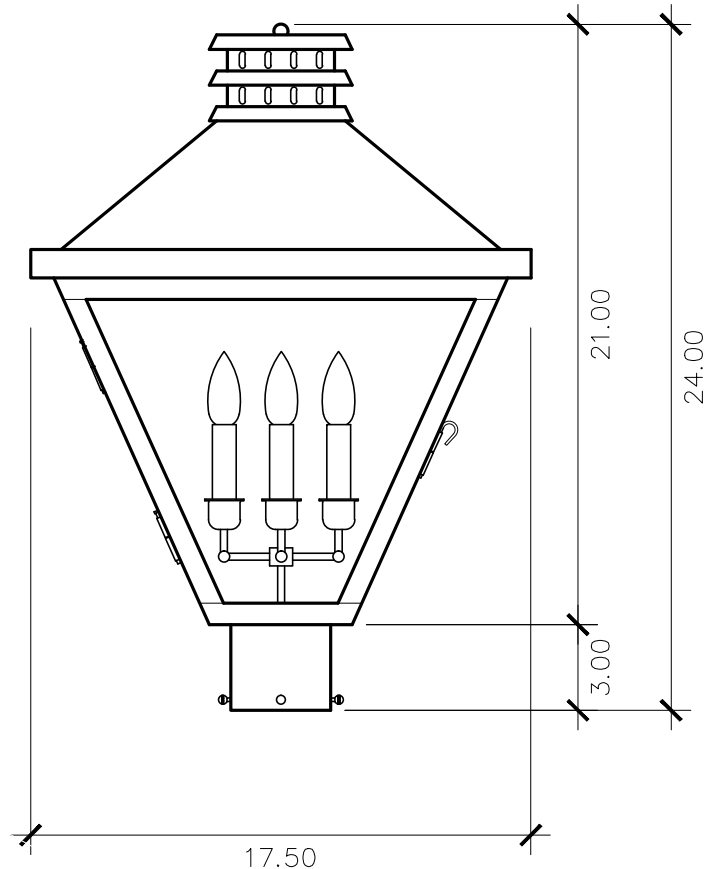

Church Street Collection

CS - 5
post mount

24h x 17.5w x 17.5d

ELECTRIC OPTIONS

- ☒ Medium Base Socket
- ☒ Frosted Chimney
- ☒ Single Brass Candle
- ☒ Single Brass Tall Candle
- ☒ 2 Light Brass Cluster
- ☒ 2 Light Tall Brass Cluster
- ☒ 3 Light Brass Cluster
- ☒ 4 Light Brass Cluster
- ☒ Drip Candle Covers

GAS OPTIONS

- ☒ Single Brass Burner
- ☒ Double Brass Burner
- ☒ Triple Brass Burner
- ☒ Extra Tall Burner
- ☒ LP Brass Burner
- ☒ Palmetto Flame Brass Burner
- ☒ Bat Flame Brass Burner
- ☐ Hidden Gas Line

GLASS OPTIONS

- ☒ Non-Tempered Clear
- ☒ Seeded
- ☒ Artique

ACCESSORIES

- ☐ Solid Copper Top
- ☐ Copper Panels
- ☐ Top Copper Ring
- ☒ Brass Cross Bars
- ☒ Copper Cross Bars
- ☐ Top Loop
- ☐ Full Scroll
- ☐ Backward Scroll
- ☐ Side Scrolls
- ☐ Down Scrolls
- ☐ Top Loop Hanger
- ☒ Wall Bracket WBC
- ☐ Wall Yoke
- ☐ Extender Bracket
- ☐ Top Mount
- ☐ Top Hole Backplate
- ☒ Pier Mount
- ☒ Pier Mount Cover

FINISHES

- ☒ Solid Copper
- ☒ Aged Bronze
- ☒ Powder Coated Black
- ☐ Silver

STANDARD FEATURES

Solid Copper
Non-Tempered Clear
Electric: Frosted Chimney
Gas: Single Brass Burner
Mounts on Standard Poles or Pier Mounts
of 3" Diameter

* Shown with Optional 3 Light Brass Cluster

Lantern & Scroll

a brilliant first impression