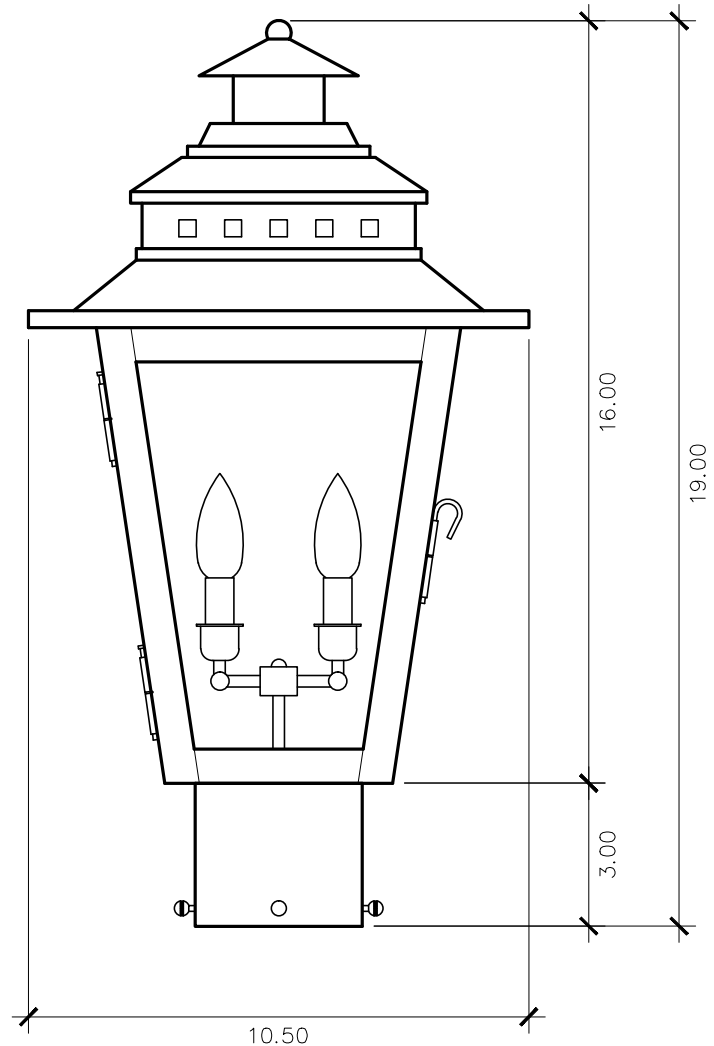

Ashley Street Collection

AS - 400
post mount

ELECTRIC OPTIONS

- Medium Base Socket
- Frosted Chimney
- Single Brass Candle
- Single Brass Tall Candle
- 2 Light Brass Cluster
- 2 Light Tall Brass Cluster
- 3 Light Brass Cluster
- 4 Light Brass Cluster
- Drip Candle Covers

- Tempered Clear
- Seeded
- Artique

ACCESSORIES

- Solid Copper Top
- Copper Panels
- Top Copper Ring
- Brass Cross Bars
- Copper Cross Bars
- Top Loop
- Full Scroll
- Backward Scroll
- Side Scrolls
- Down Scrolls
- Top Loop Hanger
- Wall Bracket WBC
- Wall Yoke
- Extender Bracket
- Top Mount
- Top Hole Backplate
- Pier Mount
- Pier Mount Cover

FINISHES

- Solid Copper
- Aged Bronze
- Powder Coated Black
- Silver

19h x 10.5w x 10.5d

STANDARD FEATURES

Solid Copper
Tempered Clear Glass
Electric: Medium Base Socket
Gas: Single Brass Burner
Mounts on Standard Poles or Pier Mounts
of 3" Diameter