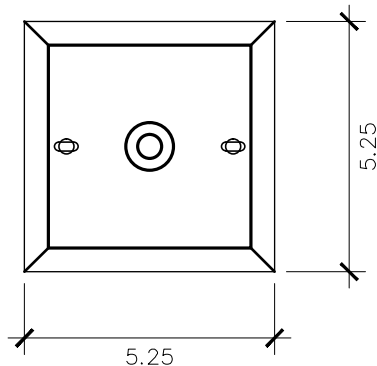

CEILING MOUNTING PLATE

STANDARD FEATURES

Solid Copper
Tempered Clear Glass
Electric: 2 Light Brass Cluster
Gas: Not Available on this Model
Includes 18" of Chain

* Shown with Standard 2 Light Brass Cluster

Lantern & Scroll
a brilliant first impression