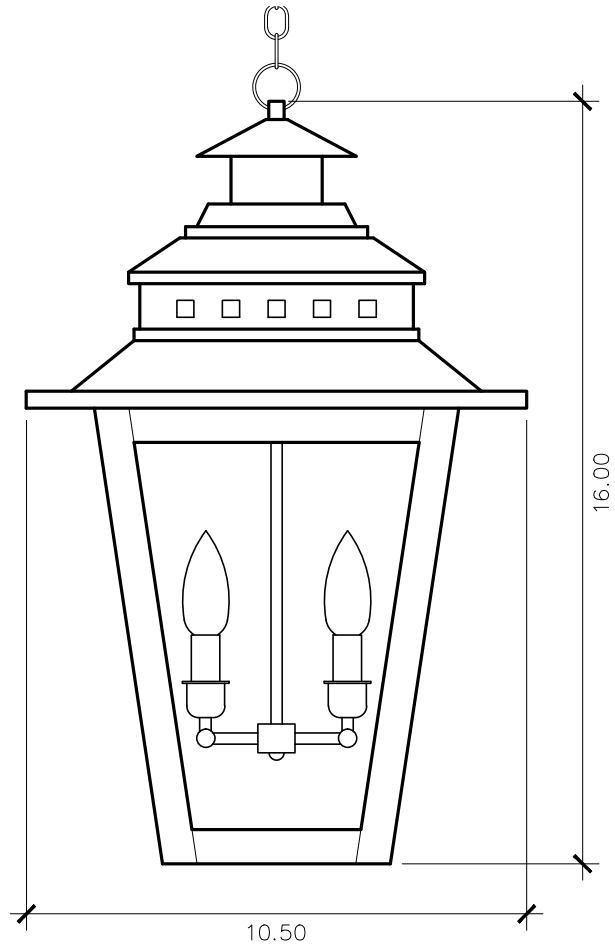

Ashley Street

AS - 300
hanging

ELECTRIC OPTIONS

- Medium Base Socket
- Frosted Chimney
- Single Brass Candle
- Single Brass Tall Candle
- 2 Light Brass Cluster
- 2 Light Tall Brass Cluster
- 3 Light Brass Cluster
- 4 Light Brass Cluster
- Drip Candle Covers

- Tempered Clear
- Seeded
- Artique

ACCESSORIES

- Solid Copper Top
- Copper Panels
- Top Copper Ring
- Brass Cross Bars
- Copper Cross Bars
- Top Loop
- Full Scroll
- Backward Scroll
- Side Scrolls
- Down Scrolls
- Top Loop Hanger
- Wall Bracket WBC
- Wall Yoke
- Extender Bracket
- Top Mount
- Top Hole Backplate
- Pier Mount
- Pier Mount Cover

FINISHES

- Solid Copper
- Aged Bronze
- Powder Coated Black
- Silver

16h x 10.5w x 10.5d

CEILING MOUNTING PLATE

STANDARD FEATURES

Solid Copper
Tempered Clear Glass
Electric: 2 Light Brass Cluster
Gas: Not Available on this Model
Includes 18" of Chain

* Shown with Standard 2 Light Brass Cluster

Lantern & Scroll
a brilliant first impression