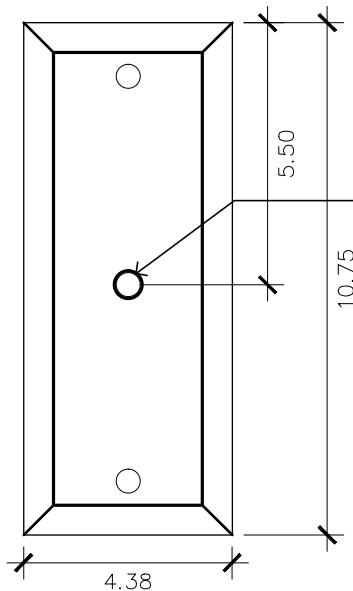

- Tempered Clear
- Seeded
- Artique

ACCESSORIES

- Solid Copper Top
- Copper Panels
- Top Copper Ring
- Brass Cross Bars
- Copper Cross Bars
- Top Loop
- Full Scroll
- Backward Scroll
- Side Scrolls
- Down Scrolls
- Top Loop Hanger
- Wall Bracket WBC
- Wall Yoke
- Extender Bracket
- Top Mount
- Top Hole Backplate
- Pier Mount
- Pier Mount Cover

FINISHES

- Solid Copper
- Aged Bronze
- Powder Coated Black
- Silver

17h x 10.5w x 11.25d

BACKPLATE

Mounting Hole

* Top of Fixture to Mounting Hole is 12"

STANDARD FEATURES

Solid Copper
Tempered Clear Glass
Gas: Single Brass Burner