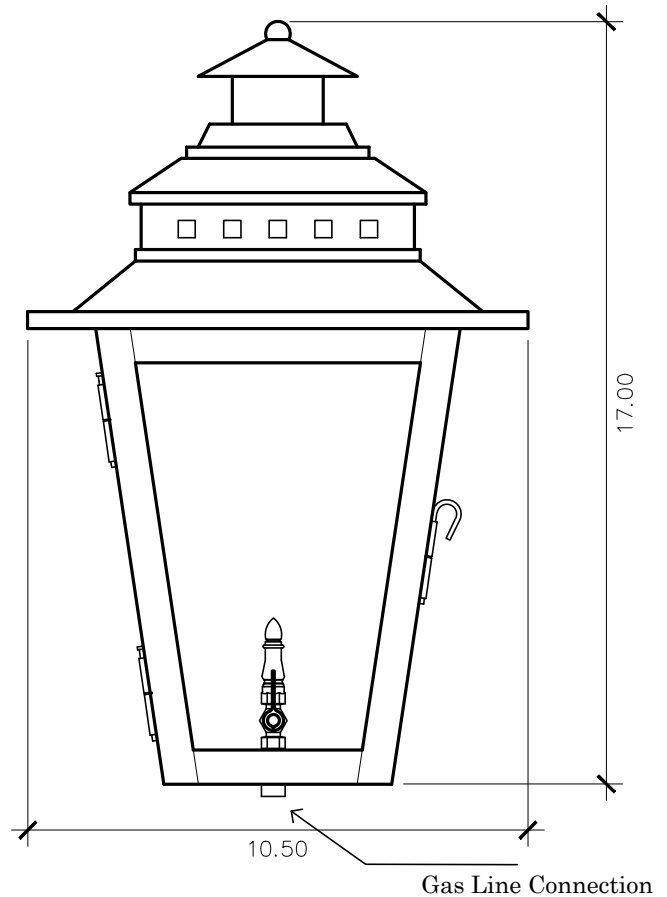

Ashley Street Collection

AS - 200G
wall mount

ELECTRIC OPTIONS

- Medium Base Socket
- Frosted Chimney
- Single Brass Candle
- Single Brass Tall Candle
- 2 Light Brass Cluster
- 2 Light Tall Brass Cluster
- 3 Light Brass Cluster
- 4 Light Brass Cluster
- Drip Candle Covers

- Tempered Clear
- Seeded
- Artique

ACCESSORIES

- Solid Copper Top
- Copper Panels
- Top Copper Ring
- Brass Cross Bars
- Copper Cross Bars
- Top Loop
- Full Scroll
- Backward Scroll
- Side Scrolls
- Down Scrolls
- Top Loop Hanger
- Wall Bracket WBC
- Wall Yoke
- Extender Bracket
- Top Mount
- Top Hole Backplate
- Pier Mount
- Pier Mount Cover

FINISHES

- Solid Copper
- Aged Bronze
- Powder Coated Black
- Silver

17h x 10.5w x 11.25d

BACKPLATE

Mounting Hole

* Top of Fixture to Mounting Hole is 12"

STANDARD FEATURES

Solid Copper
Tempered Clear Glass
Gas: Single Brass Burner