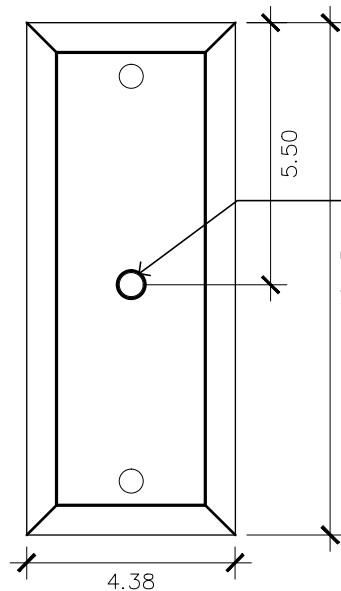

- Tempered Clear
- Seeded
- Artique

ACCESSORIES

- Solid Copper Top
- Copper Panels
- Top Copper Ring
- Brass Cross Bars
- Copper Cross Bars
- Top Loop
- Full Scroll
- Backward Scroll
- Side Scrolls
- Down Scrolls
- Top Loop Hanger
- Wall Bracket WBC
- Wall Yoke
- Extender Bracket
- Top Mount
- Top Hole Backplate
- Pier Mount
- Pier Mount Cover

FINISHES

- Solid Copper
- Aged Bronze
- Powder Coated Black
- Silver

17h x 10.5w x 11.25d

BACKPLATE

Mounting Hole

* Top of Fixture to Mounting Hole is 12"

STANDARD FEATURES

Solid Copper
Tempered Clear Glass
Electric: Medium Base Socket