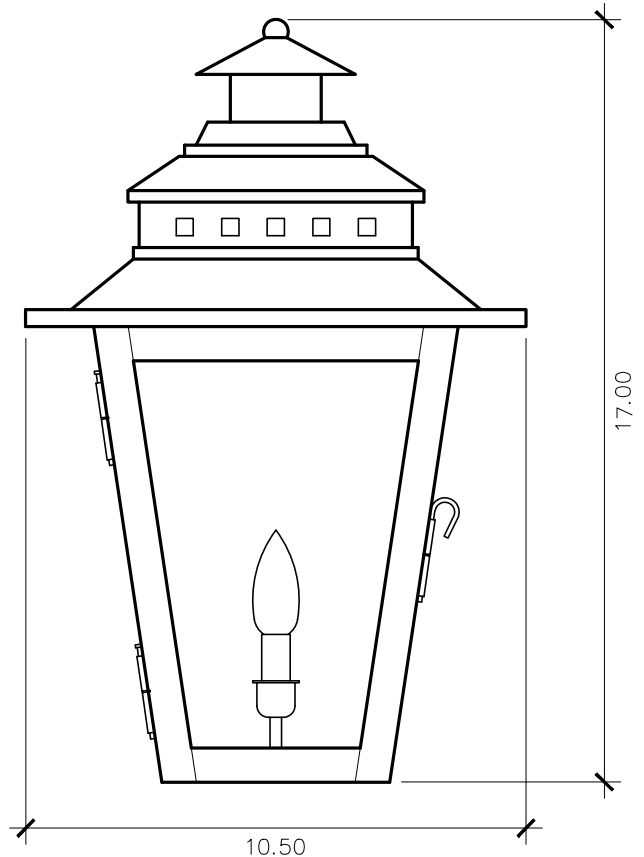

Ashley Street Collection

AS - 200E
wall mount

ELECTRIC OPTIONS

- Medium Base Socket
- Frosted Chimney
- Single Brass Candle
- Single Brass Tall Candle
- 2 Light Brass Cluster
- 2 Light Tall Brass Cluster
- 3 Light Brass Cluster
- 4 Light Brass Cluster
- Drip Candle Covers

- Tempered Clear
- Seeded
- Artique

ACCESSORIES

- Solid Copper Top
- Copper Panels
- Top Copper Ring
- Brass Cross Bars
- Copper Cross Bars
- Top Loop
- Full Scroll
- Backward Scroll
- Side Scrolls
- Down Scrolls
- Top Loop Hanger
- Wall Bracket WBC
- Wall Yoke
- Extender Bracket
- Top Mount
- Top Hole Backplate
- Pier Mount
- Pier Mount Cover

FINISHES

- Solid Copper
- Aged Bronze
- Powder Coated Black
- Silver

17h x 10.5w x 11.25d

BACKPLATE

Mounting Hole

* Top of Fixture to Mounting Hole is 12"

STANDARD FEATURES

Solid Copper
Tempered Clear Glass
Electric: Medium Base Socket