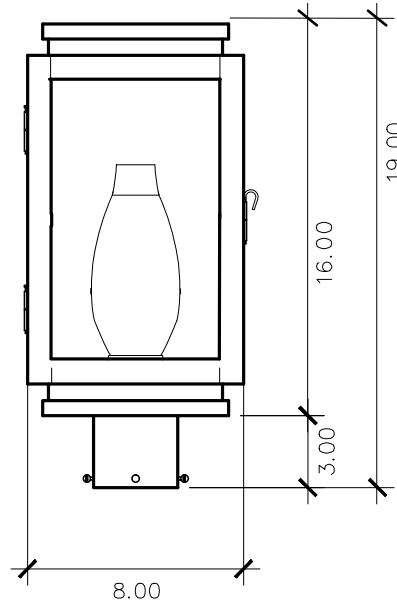

Alpin

Cities Collection

A - 28
post mount

19h x 8w x 8d

ELECTRIC OPTIONS

- ☒ Medium Base Socket
- ☒ Frosted Chimney
- ☒ Single Brass Candle
- ☒ Single Brass Tall Candle
- ☒ 2 Light Brass Cluster
- ☒ 2 Light Tall Brass Cluster
- ☒ 3 Light Brass Cluster
- ☐ 4 Light Brass Cluster
- ☒ Drip Candle Covers

GAS OPTIONS

- ☒ Single Brass Burner
- ☒ Double Brass Burner
- ☐ Triple Brass Burner
- ☒ Extra Tall Burner
- ☒ LP Brass Burner
- ☒ Palmetto Flame Brass Burner
- ☒ Bat Flame Brass Burner
- ☐ Hidden Gas Line

GLASS OPTIONS

- ☒ Non-Tempered Clear
- ☒ Seeded
- ☒ Artique

ACCESSORIES

- ☐ Solid Copper Top
- ☐ Copper Panels
- ☒ Top Copper Ring
- ☒ Brass Cross Bars
- ☒ Copper Cross Bars
- ☐ Top Loop
- ☐ Full Scroll
- ☐ Backward Scroll
- ☐ Side Scrolls
- ☐ Down Scrolls
- ☐ Top Loop Hanger
- ☒ Wall Bracket WBC
- ☐ Wall Yoke
- ☐ Extender Bracket
- ☐ Top Mount
- ☐ Top Hole Backplate
- ☒ Pier Mount
- ☒ Pier Mount Cover

FINISHES

- ☒ Solid Copper
- ☒ Aged Bronze
- ☒ Powder Coated Black
- ☐ Silver

STANDARD FEATURES

Solid Copper
Tempered Clear Glass
Electric: Frosted Chimney
Gas: Single Brass Burner
Mounts on Standard Poles or Pier Mounts
of 3" Diameter

* Shown with Standard Frosted Chimney

Lantern & Scroll

a brilliant first impression