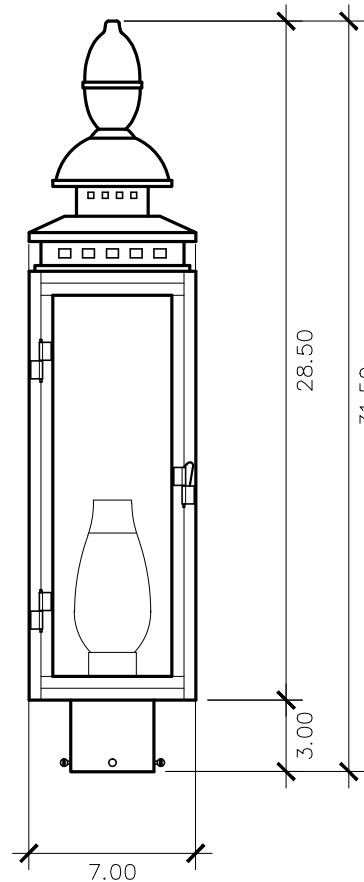

Vauxhall Collection

YB - 2000V
post mount

31.5h x 7w x 7d

ELECTRIC OPTIONS

- ☒ Medium Base Socket
- ☒ Frosted Chimney
- ☒ Single Brass Candle
- ☒ Single Brass Tall Candle
- ☒ 2 Light Brass Cluster
- ☒ 2 Light Tall Brass Cluster
- ☒ 3 Light Brass Cluster
- ☐ 4 Light Brass Cluster
- ☒ Drip Candle Covers

GAS OPTIONS

- ☒ Single Brass Burner
- ☐ Double Brass Burner
- ☐ Triple Brass Burner
- ☐ Extra Tall Burner
- ☒ LP Brass Burner
- ☒ Palmetto Flame Brass Burner
- ☒ Bat Flame Brass Burner
- ☐ Hidden Gas Line

GLASS OPTIONS

- ☒ Tempered Clear
- ☒ Seeded
- ☒ Artique

ACCESSORIES

- ☐ Solid Copper Top
- ☐ Copper Panels
- ☒ Top Copper Ring
- ☒ Brass Cross Bars
- ☒ Copper Cross Bars
- ☐ Top Loop
- ☐ Full Scroll
- ☐ Backward Scroll
- ☐ Side Scrolls
- ☐ Down Scrolls
- ☐ Top Loop Hanger
- ☒ Wall Bracket WBC
- ☐ Wall Yoke
- ☐ Extender Bracket
- ☐ Top Mount
- ☐ Top Hole Backplate
- ☒ Pier Mount
- ☒ Pier Mount Cover

FINISHES

- ☒ Solid Copper
- ☒ Aged Bronze
- ☒ Powder Coated Black
- ☒ Silver

STANDARD FEATURES

Solid Copper
Tempered Clear Glass
Electric: Frosted Chimney
Gas: Single Brass Burner
Mounts on Standard Poles or Pier Mounts
of 3" Diameter

* Shown with Standard Frosted Chimney

Lantern & Scroll

a brilliant first impression