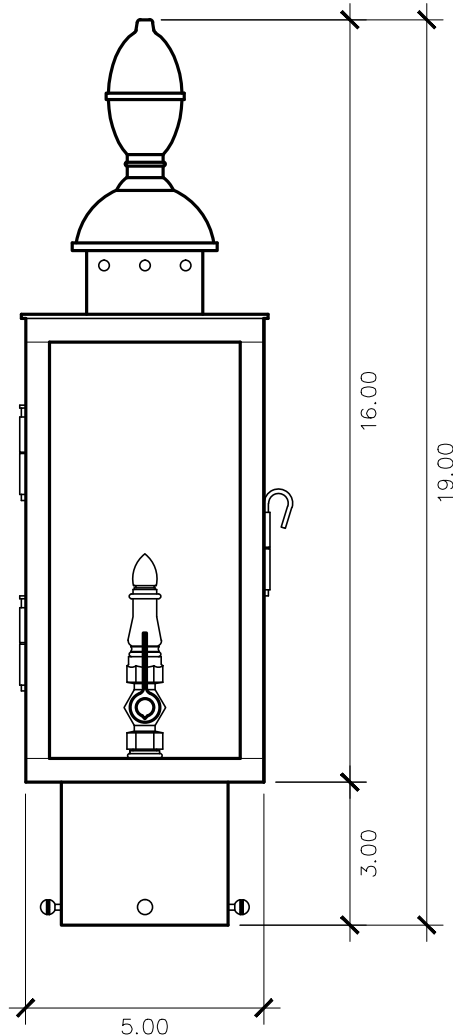

Vauxhall Collection

YB - 1000V
post mount

19h x 5w x 5d

ELECTRIC OPTIONS

- ☐ Medium Base Socket
- ☐ Frosted Chimney
- ☒ Single Brass Candle
- ☒ Single Brass Tall Candle
- ☐ 2 Light Brass Cluster
- ☐ 2 Light Tall Brass Cluster
- ☐ 3 Light Brass Cluster
- ☐ 4 Light Brass Cluster
- ☒ Drip Candle Covers

GAS OPTIONS

- ☒ Single Brass Burner
- ☐ Double Brass Burner
- ☐ Triple Brass Burner
- ☐ Extra Tall Burner
- ☒ LP Brass Burner
- ☒ Palmetto Flame Brass Burner
- ☒ Bat Flame Brass Burner
- ☐ Hidden Gas Line

GLASS OPTIONS

- ☒ Tempered Clear
- ☒ Seeded
- ☒ Artique

ACCESSORIES

- ☐ Solid Copper Top
- ☐ Copper Panels
- ☒ Top Copper Ring
- ☒ Brass Cross Bars
- ☒ Copper Cross Bars
- ☐ Top Loop
- ☐ Full Scroll
- ☐ Backward Scroll
- ☐ Side Scrolls
- ☐ Down Scrolls
- ☐ Top Loop Hanger
- ☒ Wall Bracket WBC
- ☐ Wall Yoke
- ☐ Extender Bracket
- ☐ Top Mount
- ☐ Top Hole Backplate
- ☒ Pier Mount
- ☒ Pier Mount Cover

FINISHES

- ☒ Solid Copper
- ☒ Aged Bronze
- ☒ Powder Coated Black
- ☒ Silver

STANDARD FEATURES

Solid Copper
Tempered Clear Glass
Electric: Single Brass Candle
Gas: Single Brass Burner
Mounts on Standard Poles or Pier Mounts
of 3" Diameter

* Shown with Standard Single Brass Burner

Lantern & Scroll

a brilliant first impression