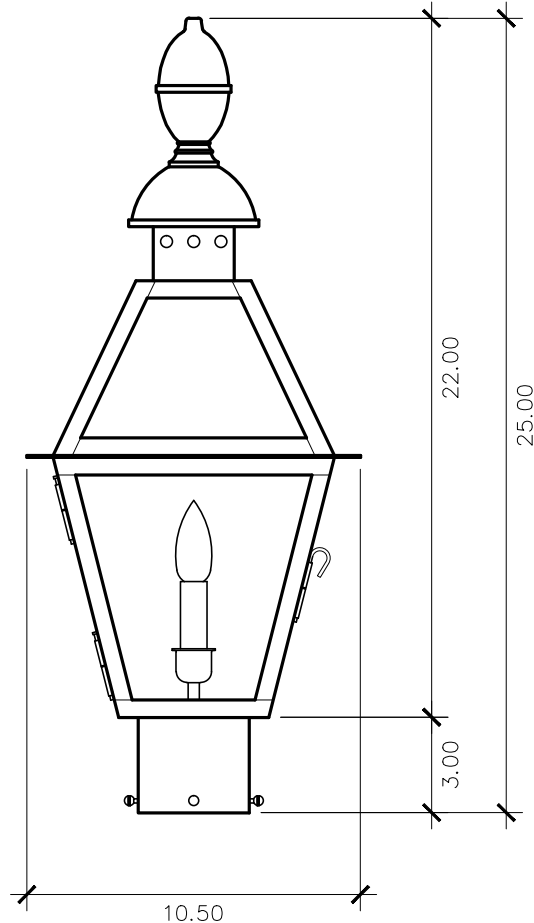

Vauxhall Collection

CH - 5V
post mount

25h x 10.5w x 10.5d

ELECTRIC OPTIONS

- ☐ Medium Base Socket
- ☐ Frosted Chimney
- ☒ Single Brass Candle
- ☒ Single Brass Tall Candle
- ☒ 2 Light Brass Cluster
- ☒ 2 Light Tall Brass Cluster
- ☐ 3 Light Brass Cluster
- ☐ 4 Light Brass Cluster
- ☒ Drip Candle Covers

GAS OPTIONS

- ☒ Single Brass Burner
- ☐ Double Brass Burner
- ☐ Triple Brass Burner
- ☐ Extra Tall Burner
- ☒ LP Brass Burner
- ☒ Palmetto Flame Brass Burner
- ☒ Bat Flame Brass Burner
- ☐ Hidden Gas Line

GLASS OPTIONS

- ☒ Tempered Clear
- ☒ Seeded
- ☒ Artique

ACCESSORIES

- ☒ Solid Copper Top
- ☒ Copper Panels
- ☐ Top Copper Ring
- ☒ Brass Cross Bars
- ☒ Copper Cross Bars
- ☐ Top Loop
- ☐ Full Scroll
- ☐ Backward Scroll
- ☐ Side Scrolls
- ☐ Down Scrolls
- ☐ Top Loop Hanger
- ☒ Wall Bracket WBC
- ☐ Wall Yoke
- ☐ Extender Bracket
- ☐ Top Mount
- ☐ Top Hole Backplate
- ☒ Pier Mount
- ☒ Pier Mount Cover

FINISHES

- ☒ Solid Copper
- ☒ Aged Bronze
- ☒ Powder Coated Black
- ☒ Silver

STANDARD FEATURES

Solid Copper
Tempered Clear Glass
Electric: Medium Base Socket
Gas: Single Brass Burner
Mounts on Standard Poles or Pier Mounts
of 3" Diameter

* Shown with Optional Single Brass Candle

Lantern & Scroll

a brilliant first impression