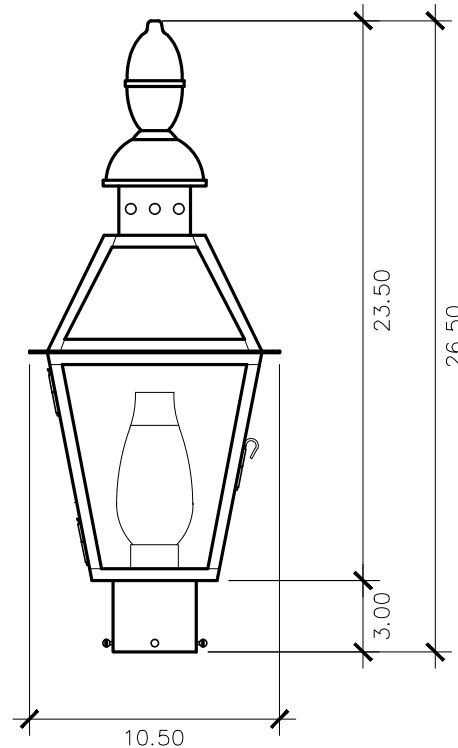

Vauxhall Collection

CH - 25V
post mount

26.5h x 10.5w x 10.5d

ELECTRIC OPTIONS

- ☒ Medium Base Socket
- ☒ Frosted Chimney
- ☒ Single Brass Candle
- ☒ Single Brass Tall Candle
- ☒ 2 Light Brass Cluster
- ☒ 2 Light Tall Brass Cluster
- ☒ 3 Light Brass Cluster
- ☐ 4 Light Brass Cluster
- ☒ Drip Candle Covers

GAS OPTIONS

- ☒ Single Brass Burner
- ☒ Double Brass Burner
- ☐ Triple Brass Burner
- ☒ Extra Tall Burner
- ☒ LP Brass Burner
- ☒ Palmetto Flame Brass Burner
- ☒ Bat Flame Brass Burner
- ☐ Hidden Gas Line

GLASS OPTIONS

- ☒ Tempered Clear
- ☒ Seeded
- ☒ Artique

ACCESSORIES

- ☒ Solid Copper Top
- ☒ Copper Panels
- ☐ Top Copper Ring
- ☒ Brass Cross Bars
- ☒ Copper Cross Bars
- ☐ Top Loop
- ☐ Full Scroll
- ☐ Backward Scroll
- ☐ Side Scrolls
- ☐ Down Scrolls
- ☐ Top Loop Hanger
- ☒ Wall Bracket WBC
- ☐ Wall Yoke
- ☐ Extender Bracket
- ☐ Top Mount
- ☐ Top Hole Backplate
- ☒ Pier Mount
- ☒ Pier Mount Cover

FINISHES

- ☒ Solid Copper
- ☒ Aged Bronze
- ☒ Powder Coated Black
- ☒ Silver

STANDARD FEATURES

Solid Copper
Tempered Clear Glass
Electric: Medium Base Socket
Gas: Single Brass Burner
Mounts on Standard Poles or Pier Mounts
of 3" Diameter

* Shown with Standard Frosted Chimney

Lantern & Scroll
a brilliant first impression