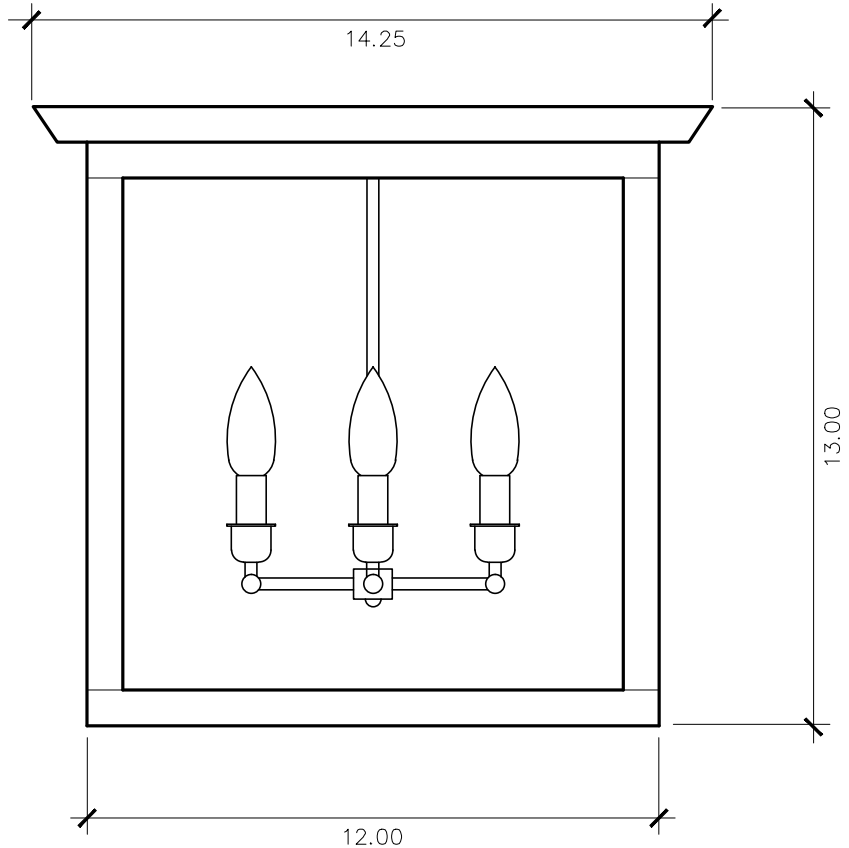

Trenholm Collection

TR - 1F
flush mount

13h x 12w x 12d

ELECTRIC OPTIONS

- ☐ Medium Base Socket
- ☐ Frosted Chimney
- ☐ Single Brass Candle
- ☐ Single Brass Tall Candle
- ☒ 2 Light Brass Cluster
- ☒ 2 Light Tall Brass Cluster
- ☒ 3 Light Brass Cluster
- ☒ 4 Light Brass Cluster
- ☒ Drip Candle Covers

GAS OPTIONS

- ☐ Single Brass Burner
- ☐ Double Brass Burner
- ☐ Triple Brass Burner
- ☐ LP Brass Burner
- ☐ Bat Flame Brass Burner

GLASS OPTIONS

- ☒ Non-Tempered Clear
- ☒ Seeded
- ☒ Artique

ACCESSORIES

- ☐ Solid Copper Top
- ☐ Copper Panels
- ☐ Top Copper Ring
- ☒ Brass Cross Bars
- ☐ Top Loop
- ☐ Full Scroll
- ☐ Side Scrolls
- ☐ Backward Scroll
- ☐ Wall Bracket WBC
- ☐ Wall Yoke
- ☐ Top Mount
- ☐ Top Hole Backplate
- ☐ Pier Mount
- ☐ Pier Mount Cover
- ☐ Hidden Gas Line

AVAILABLE FINISHES

- ☒ Solid Copper
- ☒ Aged Bronze
- ☒ Powder Coated Black
- ☒ Platinum

STANDARD FEATURES

Solid Copper
Non-Tempered Clear Glass
Electric: 4 Light Brass Cluster
Gas: Not Available on This Model
Includes 18" of Chain

* Shown with Standard 4 Light Brass Cluster

Lantern & Scroll

a brilliant first impression