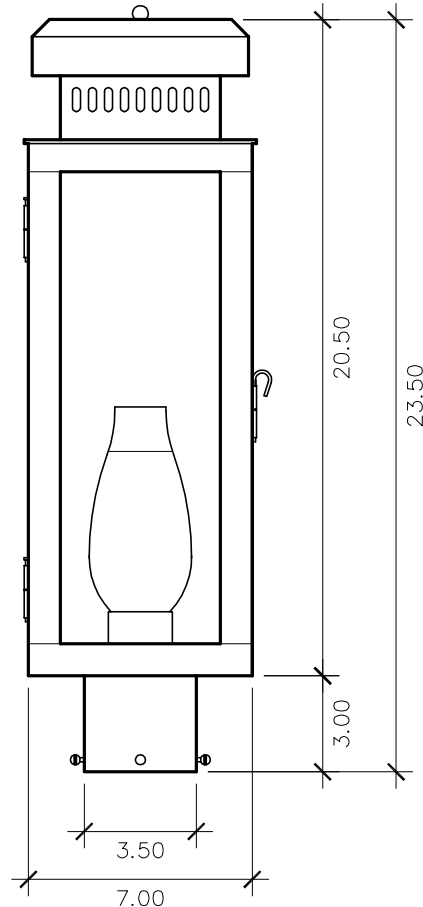

Yacht Basin Collection

YB-2000 Post Mount

23.5" H x 7.0" W x 7.5" D

ELECTRIC OPTIONS

- ☒ Frosted Chimney & Standard Bulb
- ☒ Single Brass Candle
- ☒ Single Brass Tall Candle
- ☒ 2 Light Brass Cluster
- ☒ 2 Light Tall Brass Cluster
- ☒ 3 Light Brass Cluster
- ☐ 4 Light Brass Cluster
- ☒ Drip Candle Covers

GAS OPTIONS

- ☒ Single Brass Burner
- ☐ Double Brass Burner
- ☐ Triple Brass Burner
- ☒ LP Brass Burner
- ☒ Bat Flame Brass Burner

GLASS OPTIONS

- ☒ Tempered Clear
- ☒ Seeded
- ☒ Artique

ACCESSORIES

- ☐ Solid Copper Top
- ☐ Copper Panels
- ☒ Top Copper Ring
- ☒ Brass Cross Bars
- ☐ Top Loop
- ☐ Full Scroll
- ☐ Side Scrolls
- ☐ Backward Scroll
- ☒ Wall Bracket WBC
- ☐ Wall Yoke
- ☐ Top Mount
- ☐ Top Hole Backplate
- ☒ Pier Mount
- ☒ Pier Mount Cover
- ☐ Hidden Gas Line

AVAILABLE FINISHES

- ☒ Solid Copper
- ☒ Aged Bronze
- ☒ Powder Coated Black
- ☒ Lacquer
- ☒ Platinum

STANDARD FEATURES

Solid Copper
Tempered Clear Glass
Electric: Single Brass Candle
Gas: Single Brass Burner
Mounts on Standard Poles or Pier Mounts
of 3" Diameter

* Shown with Optional Frosted Chimney & Standard Bulb

COPPER LIGHTING COMPANY, INC.

CLASSIC AMERICAN MADE LIGHTING

903 POPLAR STREET - P.O. Box 4685 - CAYCE, SC 29171

P: 803.926.0001 · F: 803.796.7739 · E: COPPERLIGHTING@GMAIL.COM

WWW.COPPERLIGHTINGCOMPANY.COM