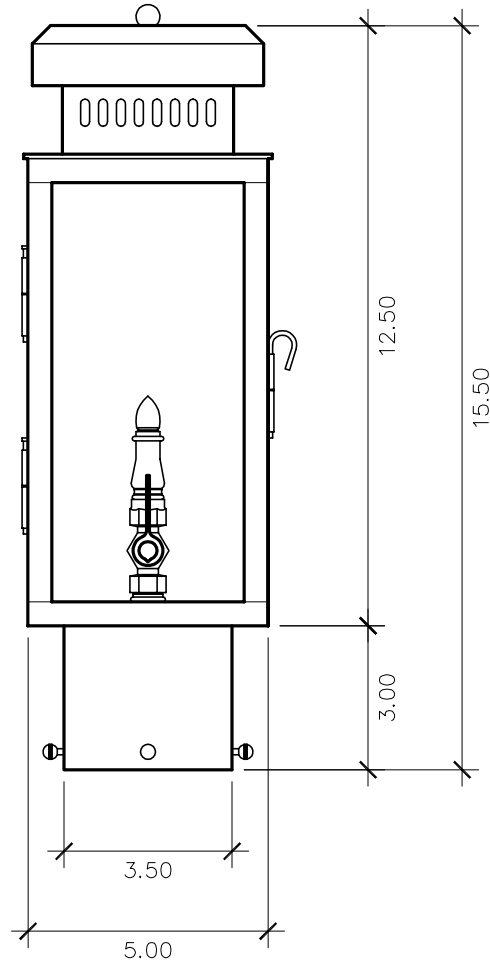

Yacht Basin Collection

YB-1000 Post Mount

15.5" H x 5.0" W x 5.5" D

ELECTRIC OPTIONS

- ☐ Frosted Chimney & Standard Bulb
- ☒ Single Brass Candle
- ☒ Single Brass Tall Candle
- ☒ 2 Light Brass Cluster
- ☒ 2 Light Tall Brass Cluster
- ☐ 3 Light Brass Cluster
- ☐ 4 Light Brass Cluster
- ☒ Drip Candle Covers

GAS OPTIONS

- ☒ Single Brass Burner
- ☐ Double Brass Burner
- ☐ Triple Brass Burner
- ☒ LP Brass Burner
- ☒ Bat Flame Brass Burner

GLASS OPTIONS

- ☒ Tempered Clear
- ☒ Seeded
- ☒ Artique

ACCESSORIES

- ☐ Solid Copper Top
- ☐ Copper Panels
- ☒ Top Copper Ring
- ☒ Brass Cross Bars
- ☐ Top Loop
- ☐ Full Scroll
- ☐ Side Scrolls
- ☐ Backward Scroll
- ☒ Wall Bracket WBC
- ☐ Wall Yoke
- ☐ Top Mount
- ☐ Top Hole Backplate
- ☒ Pier Mount
- ☒ Pier Mount Cover
- ☐ Hidden Gas Line

AVAILABLE FINISHES

- ☒ Solid Copper
- ☒ Aged Bronze
- ☒ Powder Coated Black
- ☒ Lacquer
- ☒ Platinum

STANDARD FEATURES

Solid Copper
Tempered Clear Glass
Electric: Single Brass Candle
Gas: Single Brass Burner
Mounts on Standard Poles or Pier Mounts of 3" Diameter

* Shown with Standard Single Brass Burner

COPPER LIGHTING COMPANY, INC.

CLASSIC AMERICAN MADE LIGHTING

903 POPLAR STREET - P.O. BOX 4685 - CAYCE, SC 29171

P: 803.926.0001 · F: 803.796.7739 · E: COPPERLIGHTING@GMAIL.COM

WWW.COPPERLIGHTINGCOMPANY.COM