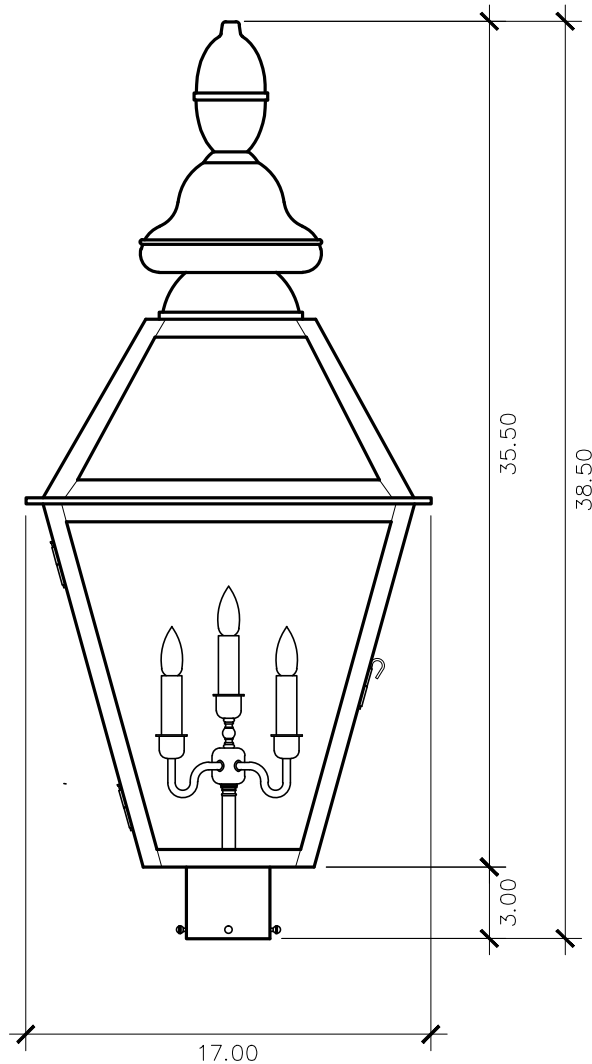

Vauxhall Collection

T - 40V
post mount

38.5h x 17w x 17d

ELECTRIC OPTIONS

- ☒ Medium Base Socket
- ☒ Frosted Chimney
- ☒ Single Brass Candle
- ☒ Single Brass Tall Candle
- ☒ 2 Light Brass Cluster
- ☒ 2 Light Tall Brass Cluster
- ☒ 3 Light Brass Cluster
- ☒ 4 Light Brass Cluster
- ☒ Drip Candle Covers

GAS OPTIONS

- ☒ Single Brass Burner
- ☒ Double Brass Burner
- ☐ Triple Brass Burner
- ☒ Extra Tall Burner
- ☒ LP Brass Burner
- ☒ Palmetto Flame Brass Burner
- ☒ Bat Flame Brass Burner
- ☐ Hidden Gas Line

GLASS OPTIONS

- ☒ Tempered Clear
- ☒ Seeded
- ☒ Artique

ACCESSORIES

- ☒ Solid Copper Top
- ☒ Copper Panels
- ☐ Top Copper Ring
- ☒ Brass Cross Bars
- ☒ Copper Cross Bars
- ☐ Top Loop
- ☐ Full Scroll
- ☐ Backward Scroll
- ☐ Side Scrolls
- ☐ Down Scrolls
- ☐ Top Loop Hanger
- ☒ Wall Bracket WBC
- ☐ Wall Yoke
- ☐ Extender Bracket
- ☐ Top Mount
- ☐ Top Hole Backplate
- ☒ Pier Mount
- ☒ Pier Mount Cover

FINISHES

- ☒ Solid Copper
- ☒ Aged Bronze
- ☒ Powder Coated Black
- ☒ Silver

STANDARD FEATURES

Solid Copper
Tempered Clear Glass
Electric: Frosted Chimney
Gas: Single Brass Burner
Mounts on Standard Poles or Pier Mounts
of 3" Diameter

* Shown with Optional 5 Light Brass Cluster

Lantern & Scroll

a brilliant first impression