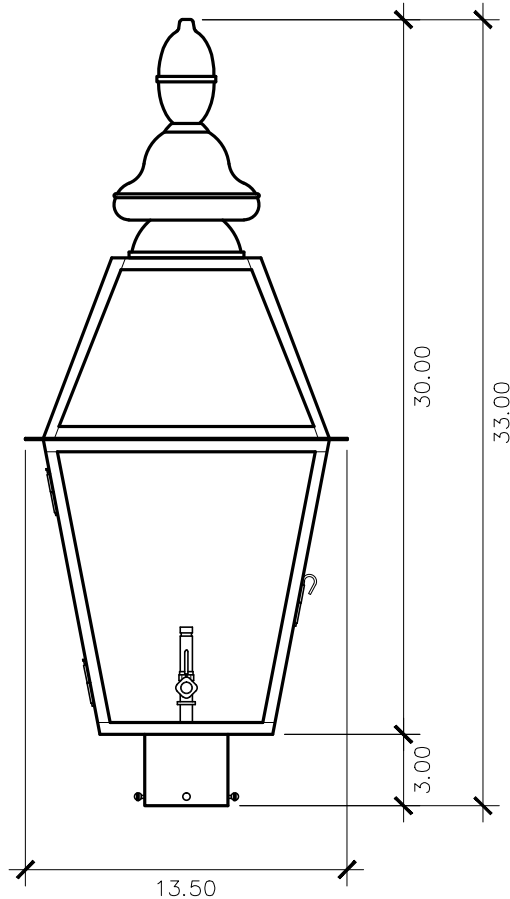

Vauxhall Collection

CH - 20V
post mount

33h x 13.5w x 13.5d

ELECTRIC OPTIONS

- ☒ Medium Base Socket
- ☒ Frosted Chimney
- ☒ Single Brass Candle
- ☒ Single Brass Tall Candle
- ☒ 2 Light Brass Cluster
- ☒ 2 Light Tall Brass Cluster
- ☒ 3 Light Brass Cluster
- ☒ 4 Light Brass Cluster
- ☒ Drip Candle Covers

GAS OPTIONS

- ☒ Single Brass Burner
- ☒ Double Brass Burner
- ☐ Triple Brass Burner
- ☒ Extra Tall Burner
- ☒ LP Brass Burner
- ☒ Palmetto Flame Brass Burner
- ☒ Bat Flame Brass Burner
- ☐ Hidden Gas Line

GLASS OPTIONS

- ☒ Tempered Clear
- ☒ Seeded
- ☒ Artique

ACCESSORIES

- ☒ Solid Copper Top
- ☒ Copper Panels
- ☐ Top Copper Ring
- ☒ Brass Cross Bars
- ☒ Copper Cross Bars
- ☐ Top Loop
- ☐ Full Scroll
- ☐ Backward Scroll
- ☐ Side Scrolls
- ☐ Down Scrolls
- ☐ Top Loop Hanger
- ☒ Wall Bracket WBC
- ☐ Wall Yoke
- ☐ Extender Bracket
- ☐ Top Mount
- ☐ Top Hole Backplate
- ☒ Pier Mount
- ☒ Pier Mount Cover

FINISHES

- ☒ Solid Copper
- ☒ Aged Bronze
- ☒ Powder Coated Black
- ☒ Silver

STANDARD FEATURES

Solid Copper
Tempered Clear Glass
Electric: Medium Base Socket
Gas: Single Brass Burner
Mounts on Standard Poles or Pier Mounts
of 3" Diameter

* Shown with Standard Single Brass Burner

Lantern & Scroll

a brilliant first impression