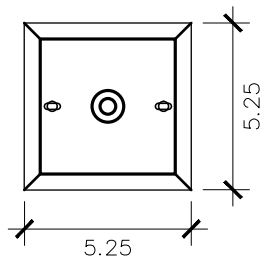

26h x 13.5w x 13.5d

ELECTRIC OPTIONS

- ☒ Medium Base Socket
- ☒ Frosted Chimney
- ☐ Single Brass Candle
- ☐ Single Brass Tall Candle
- ☒ 2 Light Brass Cluster
- ☒ 2 Light Tall Brass Cluster
- ☒ 3 Light Brass Cluster
- ☐ 4 Light Brass Cluster
- ☒ Drip Candle Covers

GAS OPTIONS

- ☐ Single Brass Burner
- ☐ Double Brass Burner
- ☐ Triple Brass Burner
- ☐ Extra Tall Burner
- ☐ LP Brass Burner
- ☐ Palmetto Flame Brass Burner
- ☐ Bat Flame Brass Burner
- ☐ Hidden Gas Line

GLASS OPTIONS

- ☒ Tempered Clear
- ☒ Seeded
- ☒ Artique

ACCESSORIES

- ☒ Solid Copper Top
- ☒ Copper Panels
- ☐ Top Copper Ring
- ☒ Brass Cross Bars
- ☒ Copper Cross Bars
- ☐ Top Loop
- ☐ Full Scroll
- ☐ Backward Scroll
- ☐ Side Scrolls
- ☐ Down Scrolls
- ☐ Top Loop Hanger
- ☐ Wall Bracket WBC
- ☐ Wall Yoke
- ☐ Extender Bracket
- ☐ Top Mount
- ☐ Top Hole Backplate
- ☐ Pier Mount
- ☐ Pier Mount Cover

FINISHES

- ☒ Solid Copper
- ☒ Aged Bronze
- ☒ Powder Coated Black
- ☒ Silver

CEILING MOUNTING PLATE

STANDARD FEATURES

Solid Copper
Tempered Clear Glass
Electric: 3 Light Brass Cluster
Gas: Not Available on This Model
Includes 23" of Chain

* Shown with Optional 3 Light Brass Cluster

Lantern & Scroll

a brilliant first impression