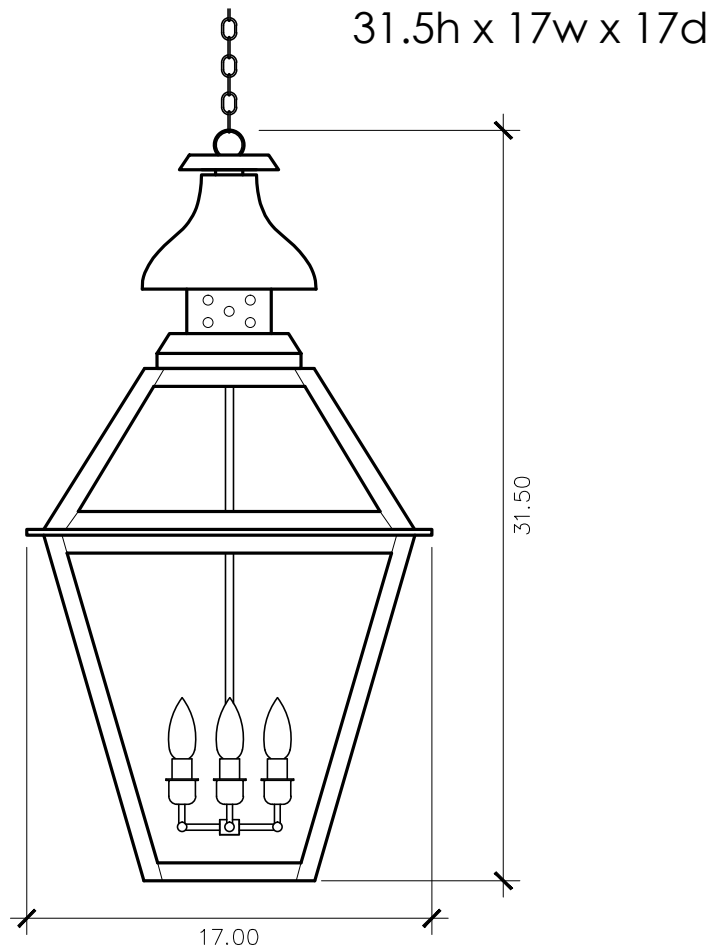

Tradd Street Collection

T - 41
hanging

ELECTRIC OPTIONS

- ☒ Medium Base Socket
- ☒ Frosted Chimney
- ☐ Single Brass Candle
- ☐ Single Brass Tall Candle
- ☒ 2 Light Brass Cluster
- ☒ 2 Light Tall Brass Cluster
- ☒ 3 Light Brass Cluster
- ☒ 4 Light Brass Cluster
- ☒ Drip Candle Covers

GAS OPTIONS

- ☐ Single Brass Burner
- ☐ Double Brass Burner
- ☐ Triple Brass Burner
- ☐ Extra Tall Burner
- ☐ LP Brass Burner
- ☐ Palmetto Flame Brass Burner
- ☐ Bat Flame Brass Burner
- ☐ Hidden Gas Line

GLASS OPTIONS

- ☒ Tempered Clear
- ☒ Seeded
- ☒ Artique

ACCESSORIES

- ☒ Solid Copper Top
- ☒ Copper Panels
- ☐ Top Copper Ring
- ☒ Brass Cross Bars
- ☒ Copper Cross Bars
- ☐ Top Loop
- ☐ Full Scroll
- ☐ Backward Scroll
- ☐ Side Scrolls
- ☐ Down Scrolls
- ☐ Top Loop Hanger
- ☐ Wall Bracket WBC
- ☐ Wall Yoke
- ☐ Extender Bracket
- ☐ Top Mount
- ☐ Top Hole Backplate
- ☐ Pier Mount
- ☐ Pier Mount Cover

FINISHES

- ☒ Solid Copper
- ☒ Aged Bronze
- ☒ Powder Coated Black
- ☒ Silver