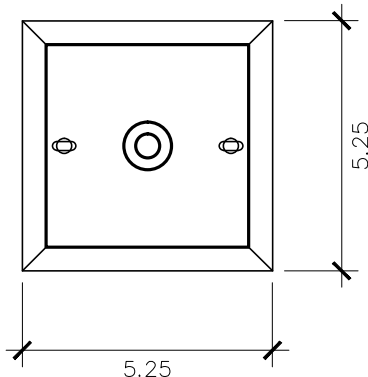

CEILING MOUNTING PLATE

STANDARD FEATURES

Solid Copper
Tempered Clear Glass
Electric: 3 Light Brass Cluster
Gas: Not Available On This Model
Includes 18" of Chain

* Shown with Standard 3 Light Brass Cluster

Lantern & Scroll

a brilliant first impression