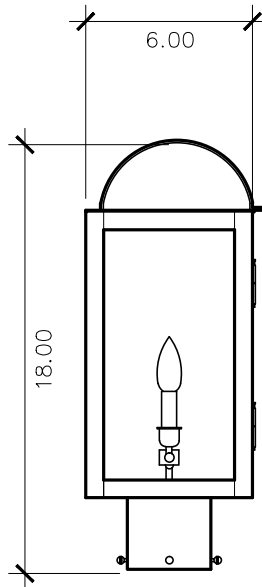

Market Street Collection

MK - 7
post mount

18h x 8w x 6d

ELECTRIC OPTIONS

- ☒ Medium Base Socket
- ☒ Frosted Chimney
- ☒ Single Brass Candle
- ☒ Single Brass Tall Candle
- ☐ 2 Light Brass Cluster
- ☐ 2 Light Tall Brass Cluster
- ☐ 3 Light Brass Cluster
- ☐ 4 Light Brass Cluster
- ☒ Drip Candle Covers

GAS OPTIONS

- ☒ Single Brass Burner
- ☐ Double Brass Burner
- ☐ Triple Brass Burner
- ☐ Extra Tall Burner
- ☒ LP Brass Burner
- ☒ Palmetto Flame Brass Burner
- ☒ Bat Flame Brass Burner
- ☒ Hidden Gas Line

GLASS OPTIONS

- ☒ Non-Tempered Clear
- ☒ Seeded
- ☒ Artique

ACCESSORIES

- ☐ Solid Copper Top
- ☐ Copper Panels
- ☐ Top Copper Ring
- ☒ Brass Cross Bars
- ☒ Copper Cross Bars
- ☐ Top Loop
- ☐ Full Scroll
- ☐ Backward Scroll
- ☐ Side Scrolls
- ☐ Down Scrolls
- ☐ Top Loop Hanger
- ☐ Wall Bracket WBC
- ☐ Wall Yoke
- ☐ Extender Bracket
- ☐ Top Mount
- ☐ Top Hole Backplate
- ☒ Pier Mount
- ☒ Pier Mount Cover

FINISHES

- ☒ Solid Copper
- ☒ Aged Bronze
- ☒ Powder Coated Black
- ☐ Silver

Side View