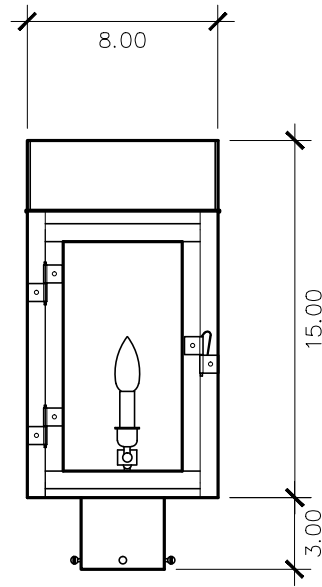

Front View

STANDARD FEATURES

Solid Copper
Tempered Clear Glass
Electric: Single Brass Candle
Gas: Single Brass Burner
Mounts on Standard Poles or Pier Mounts
of 3" Diameter

* Shown with Standard Single Brass Candle

Lantern & Scroll
a brilliant first impression