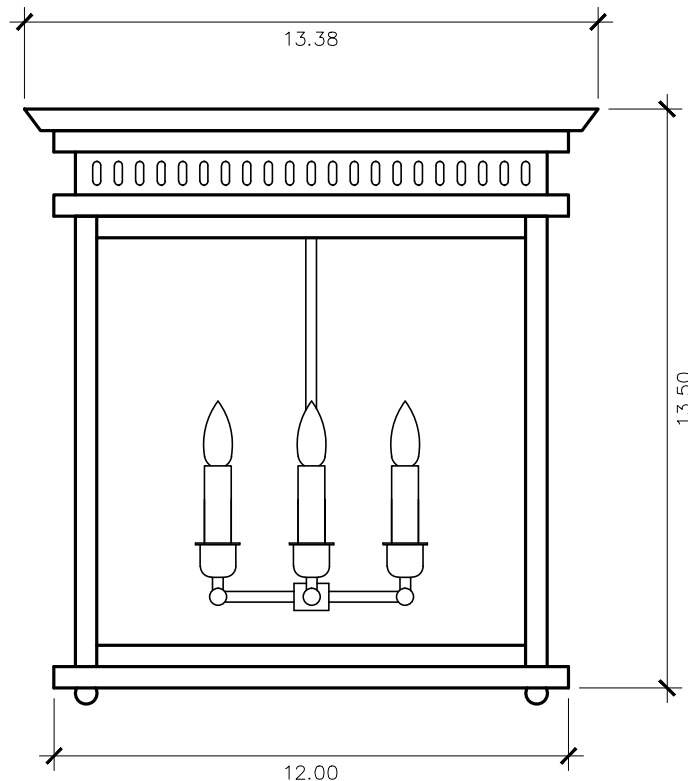

John Street Collection

JS - 1F
flush mount

13.5h x 13.38w x 12d

ELECTRIC OPTIONS

- ☐ Medium Base Socket
- ☐ Frosted Chimney
- ☐ Single Brass Candle
- ☐ Single Brass Tall Candle
- ☐ 2 Light Brass Cluster
- ☐ 2 Light Tall Brass Cluster
- ☒ 3 Light Brass Cluster
- ☒ 4 Light Brass Cluster
- ☒ Drip Candle Covers

GAS OPTIONS

- ☐ Single Brass Burner
- ☐ Double Brass Burner
- ☐ Triple Brass Burner
- ☐ Extra Tall Burner
- ☐ LP Brass Burner
- ☐ Palmetto Flame Brass Burner
- ☐ Bat Flame Brass Burner
- ☐ Hidden Gas Line

GLASS OPTIONS

- ☒ Non-Tempered Clear
- ☒ Seeded
- ☒ Artique

ACCESSORIES

- ☐ Solid Copper Top
- ☐ Copper Panels
- ☐ Top Copper Ring
- ☒ Brass Cross Bars
- ☒ Copper Cross Bars
- ☐ Top Loop
- ☐ Full Scroll
- ☐ Backward Scroll
- ☐ Side Scrolls
- ☐ Down Scrolls
- ☐ Top Loop Hanger
- ☐ Wall Bracket WBC
- ☐ Wall Yoke
- ☐ Extender Bracket
- ☐ Top Mount
- ☐ Top Hole Backplate
- ☐ Pier Mount
- ☐ Pier Mount Cover

FINISHES

- ☒ Solid Copper
- ☒ Aged Bronze
- ☒ Powder Coated Black
- ☒ Silver

STANDARD FEATURES

Solid Copper
Non-Tempered Clear Glass
Electric: 4 Light Brass Cluster
Gas: Not Available On This Model

* Shown with Standard 4 Light Brass Cluster

Lantern & Scroll

a brilliant first impression