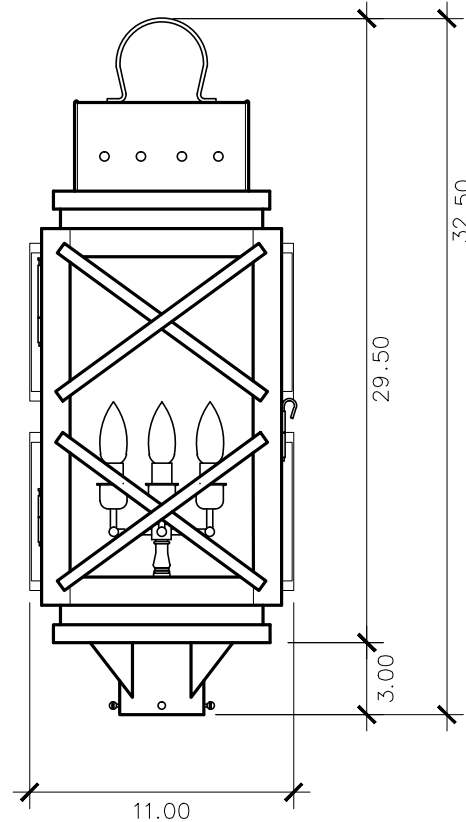

- Non-Tempered Clear
- Seeded
- Artique

ACCESSORIES

- Solid Copper Top
- Copper Panels
- Top Copper Ring
- Brass Cross Bars
- Copper Cross Bars
- Top Loop
- Full Scroll
- Backward Scroll
- Side Scrolls
- Down Scrolls
- Top Loop Hanger
- Wall Bracket WBC
- Wall Yoke
- Extender Bracket
- Top Mount
- Top Hole Backplate
- Pier Mount
- Pier Mount Cover

FINISHES

- Solid Copper
- Aged Bronze
- Powder Coated Black
- Silver

32.5h x 11w x 11d

STANDARD FEATURES

Solid Copper
Non-Tempered Clear Glass
Electric: Frosted Chimney
Gas: Single Brass Burner
Mounts on Standard Poles or Pier Mounts
of 3" Diameter